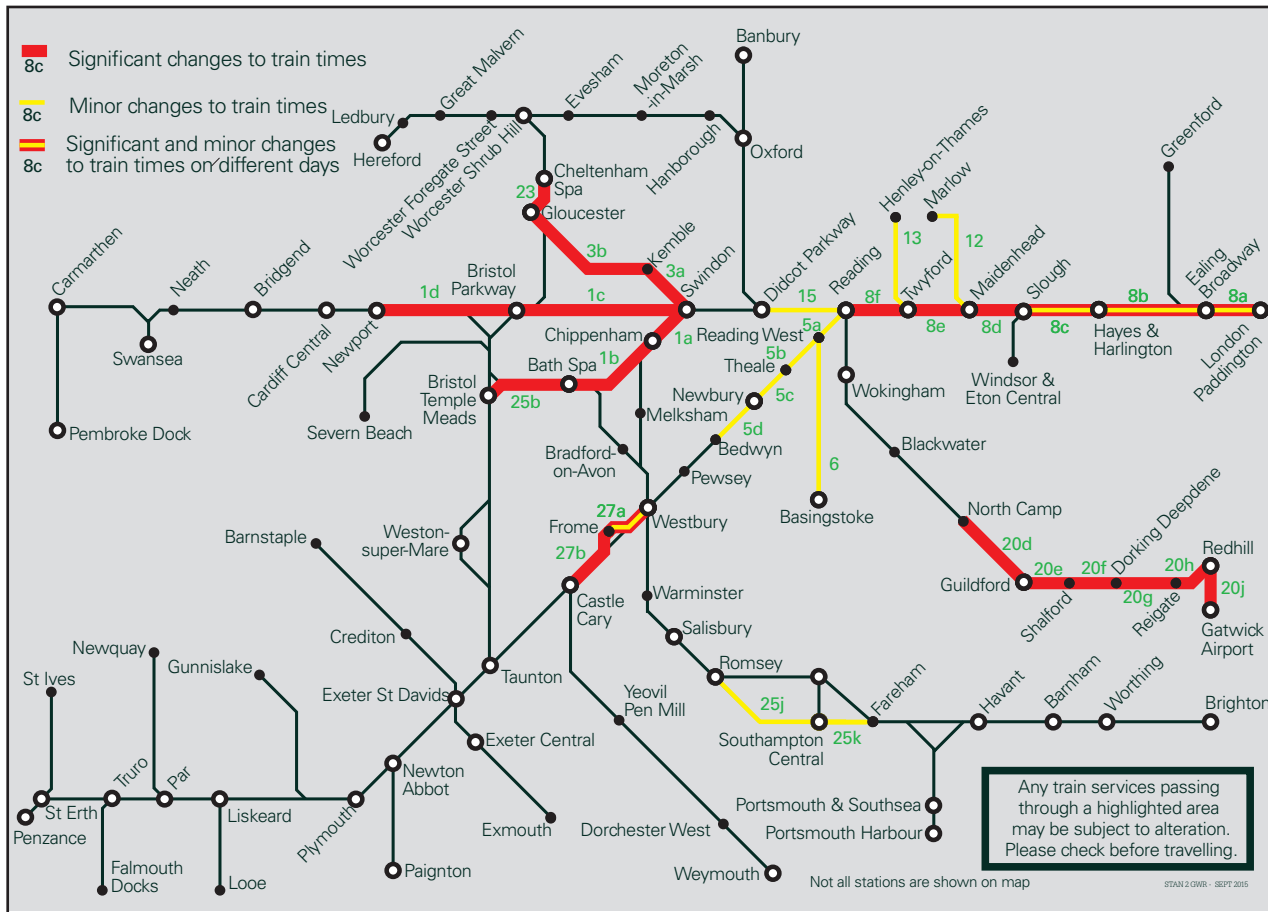

Summary of timetable changes

Saturday 11 to Friday 17 April 2020

This map shows a summary of planned improvement work taking place across our network

More details can be found below this page

You can check your journey details by:

- visiting [GWR.com/check](https://www.gwr.com/check)
- searching for GWR in your app store
- contacting us via Twitter [@GWRHelp](https://twitter.com/GWRHelp)
- calling National Rail Enquiries on **03457 48 49 50** (24 hours - calls may be recorded)

Information correct at time of publication.
Errors and omissions excepted.