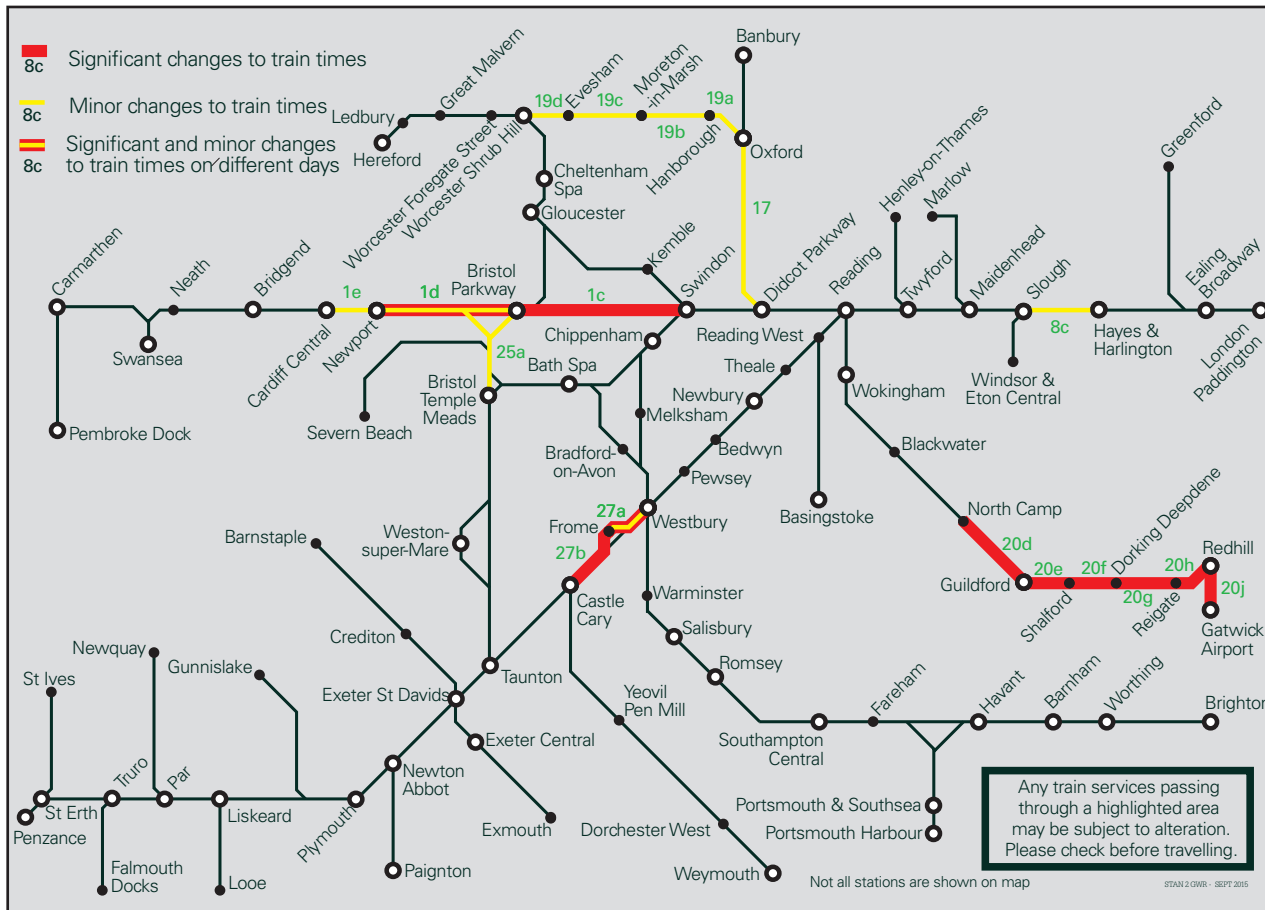

Summary of timetable changes

Saturday 18 to Friday 24 April 2020

This map shows a summary of planned improvement work taking place across our network

More details can be found below this page

You can check your journey details by:

- visiting [GWR.com/check](https://www.gwr.com/check)
- searching for GWR in your app store
- contacting us via Twitter [@GWRHelp](https://twitter.com/GWRHelp)
- calling National Rail Enquiries on **03457 48 49 50** (24 hours - calls may be recorded)

Information correct at time of publication.
Errors and omissions excepted.