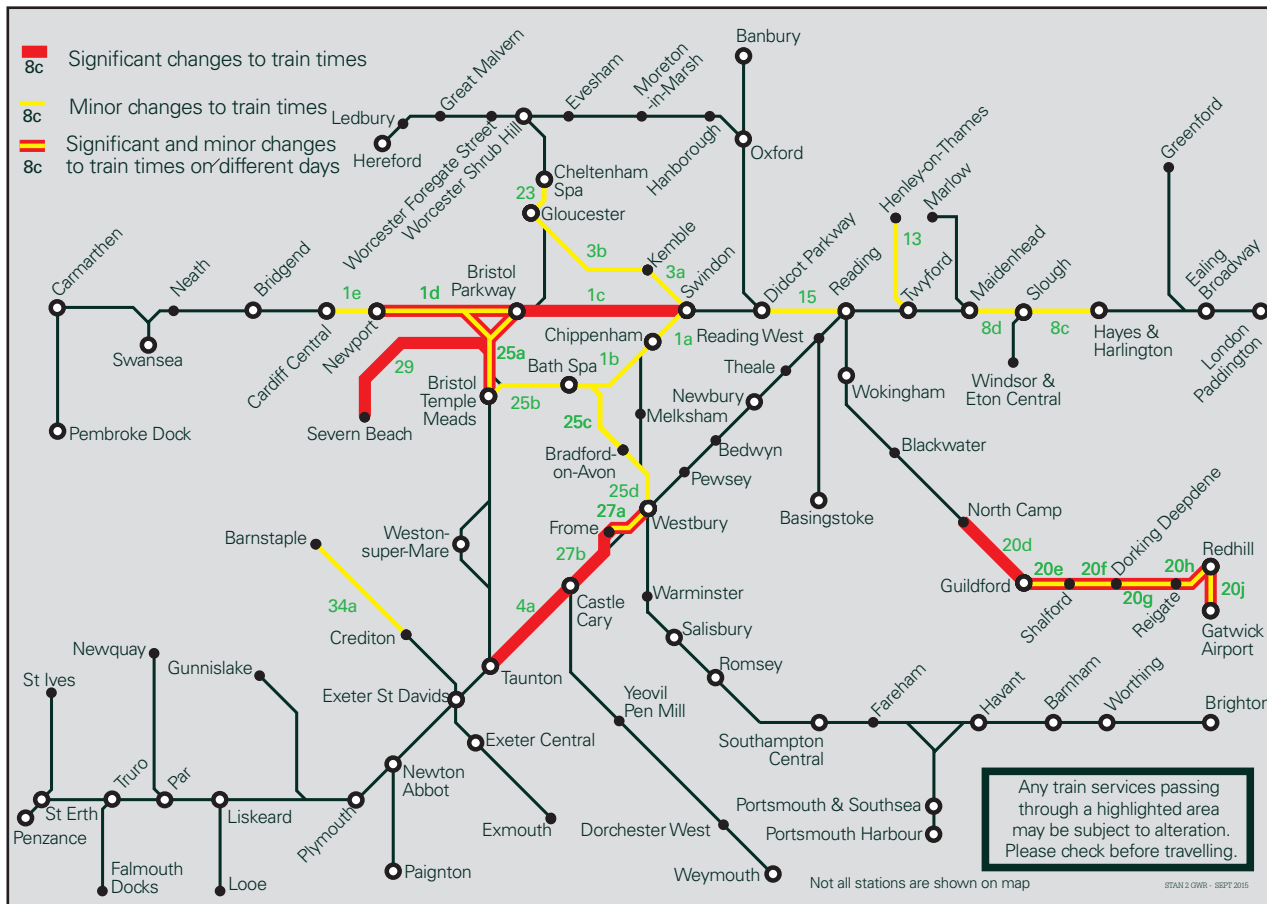

Summary of timetable changes

Saturday 25 April to Friday 1 May 2020

This map shows a summary of planned improvement work taking place across our network

More details can be found below this page

You can check your journey details by:

- visiting [GWR.com/check](https://www.gwr.com/check)
- searching for GWR in your app store
- contacting us via Twitter [@GWRHelp](https://twitter.com/GWRHelp)
- calling National Rail Enquiries on **03457 48 49 50** (24 hours - calls may be recorded)

Information correct at time of publication.
Errors and omissions excepted.