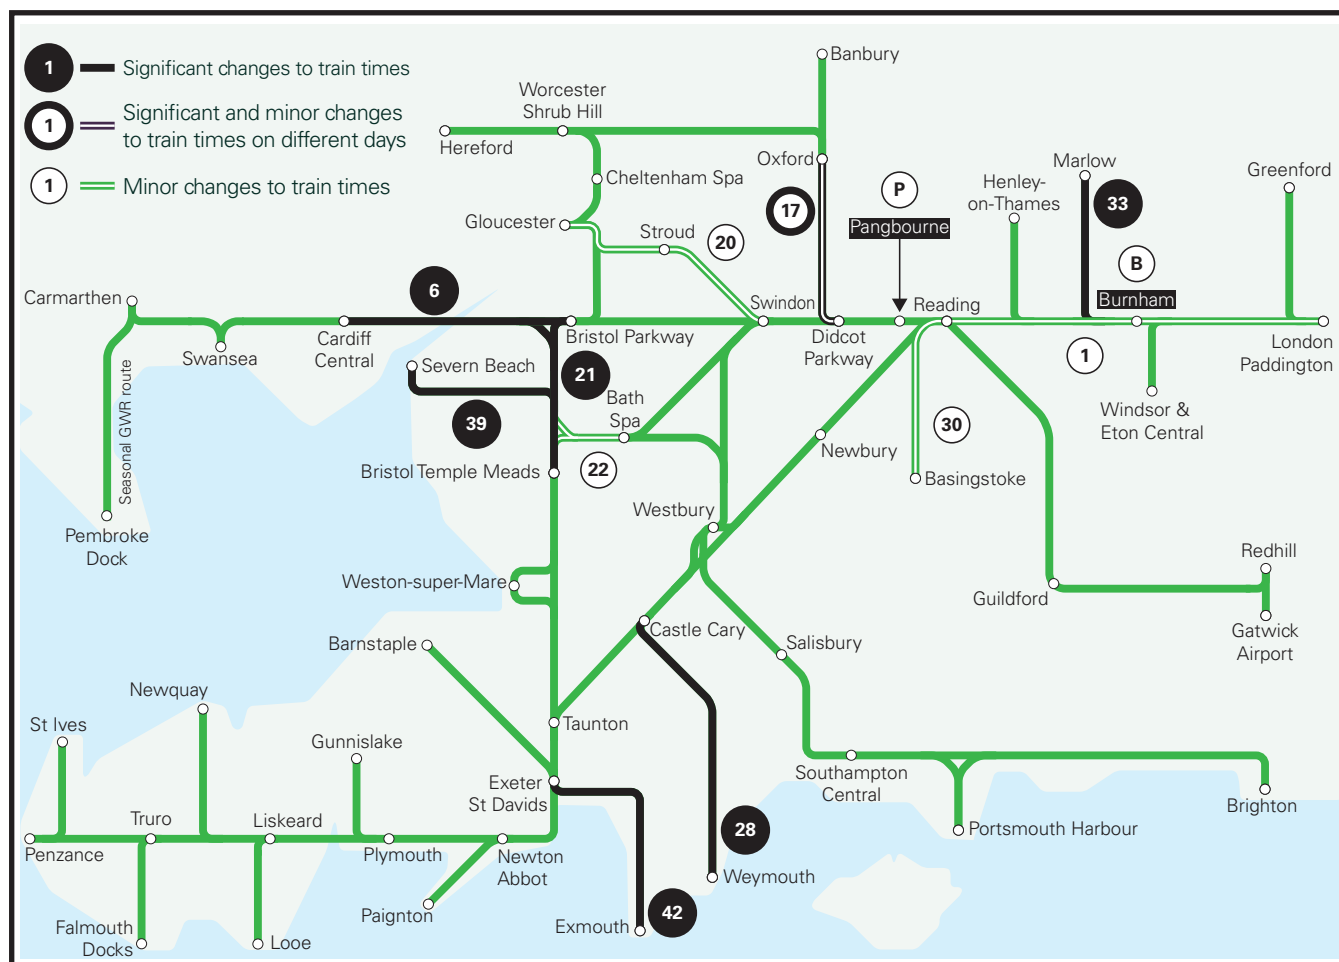

Summary of timetable changes

Saturday 24 to Friday 30 October 2020

This map shows a summary of planned improvement work taking place across our network.

A summary of planned improvement work can be found on the next page.

You can check your journey details by:

- Using the train times and ticket section on our website www.GWR.com
- Or by calling National Rail Enquiries on **03457 48 49 50**. (Calls may be recorded)

Please check your journey on the day of travel in case there are any late timetable changes. Visit GWR.com/check

Cycles, prams and items of bulky luggage cannot be carried on replacement buses during improvement works.

All information correct at time of publication. Errors and omissions excepted.