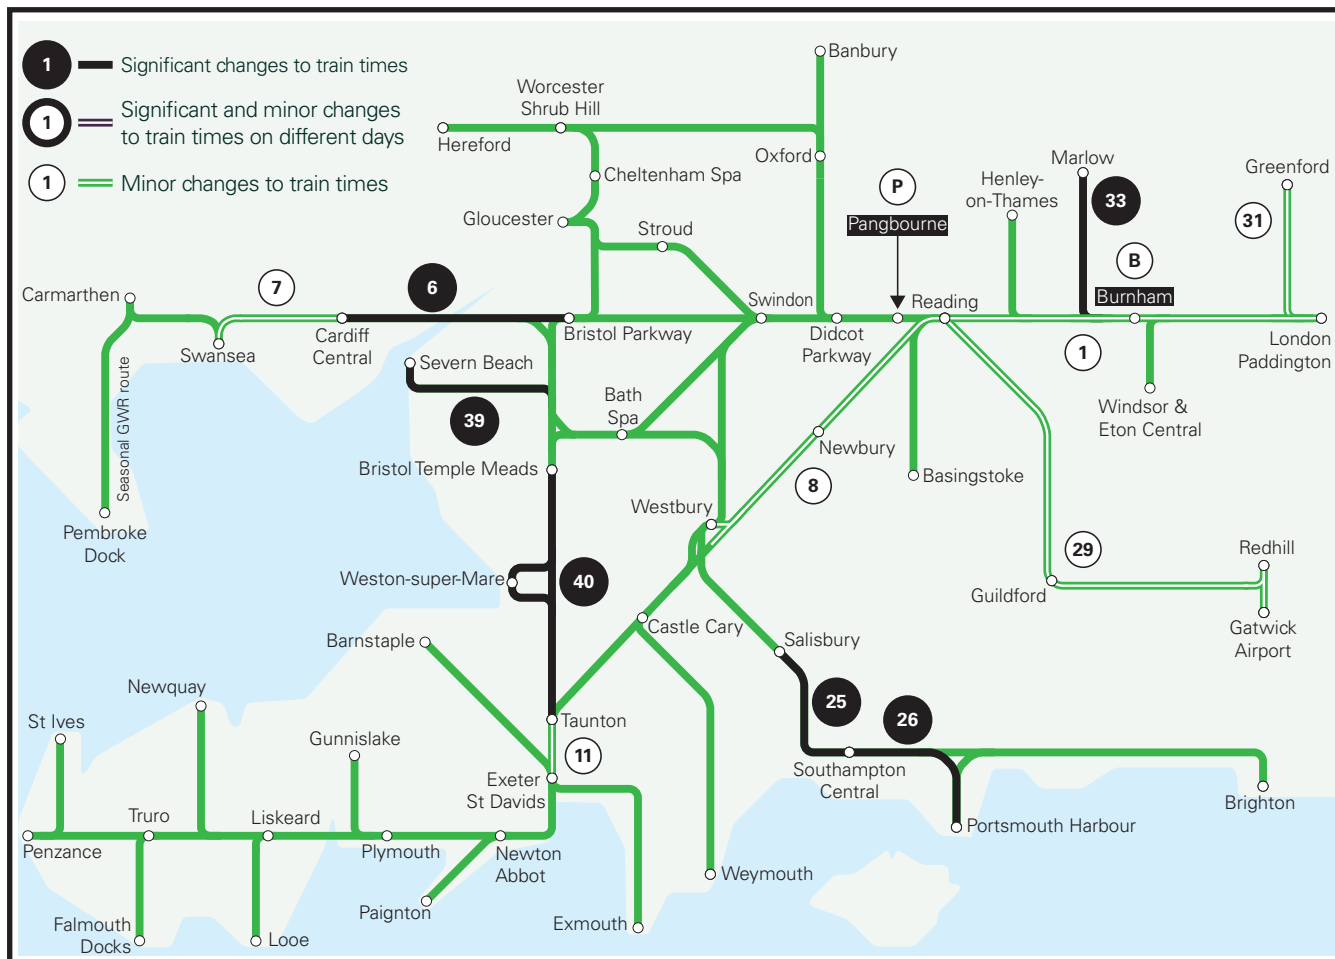

Summary of timetable changes

Saturday 31 October to Friday 6 November 2020

This map shows a summary of planned improvement work taking place across our network.

A summary of planned improvement work can be found on the next page.

You can check your journey details by:

- Using the train times and ticket section on our website www.GWR.com
- Or by calling National Rail Enquiries on **03457 48 49 50**. (Calls may be recorded)

Please check your journey on the day of travel in case there are any late timetable changes. Visit GWR.com/check