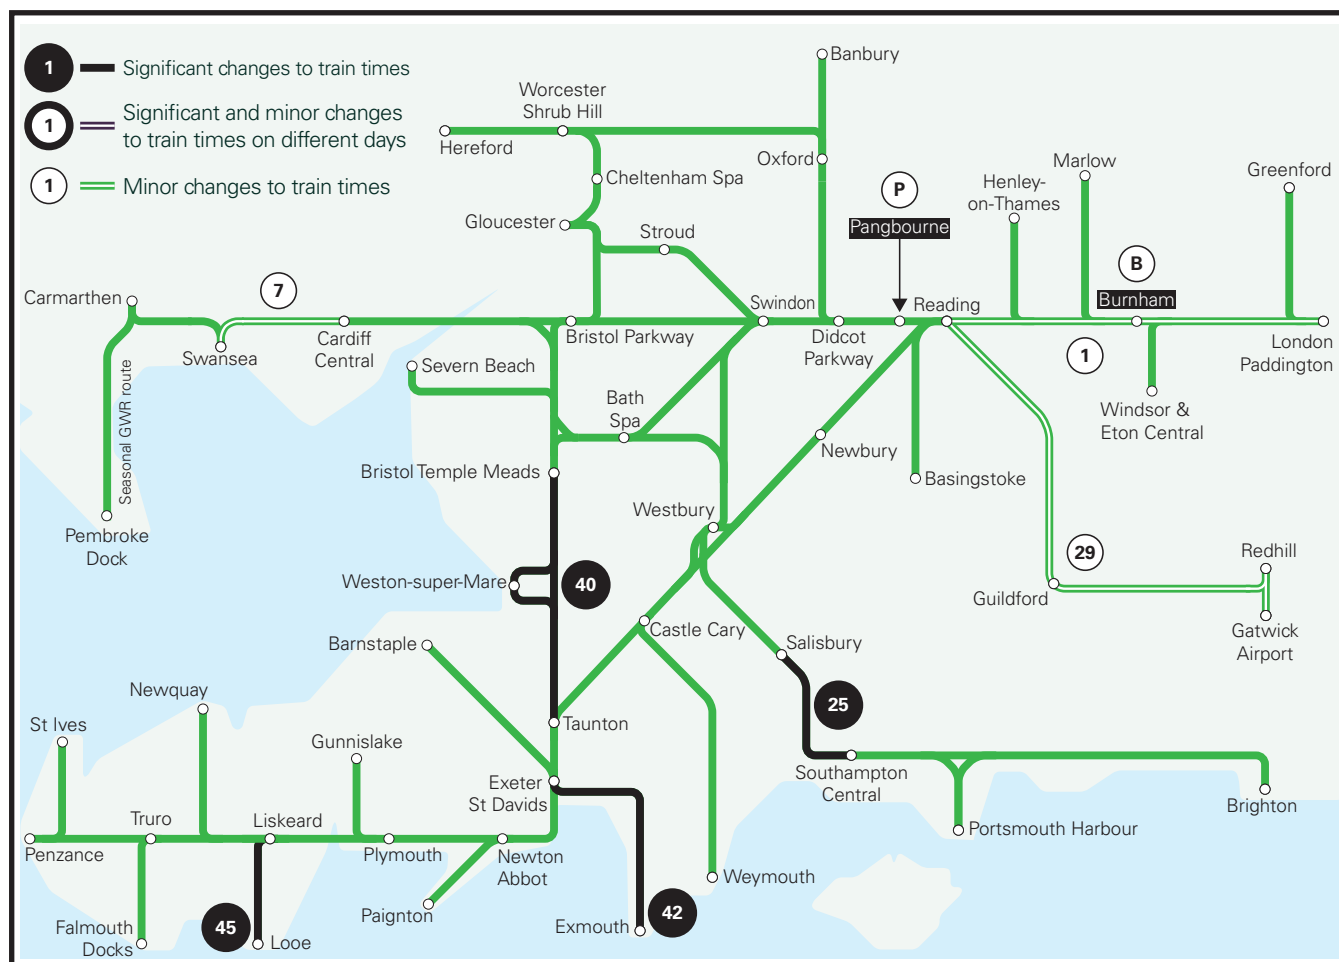

# Summary of timetable changes

Saturday 7 to Friday 13 November 2020

**This map shows a summary of planned improvement work taking place across our network.**

**A summary of planned improvement work can be found on the next page.**

---

- ⑦ **Sunday** - Trains between London Paddington and Swansea will be amended with trains diverted via an alternative route between Cardiff Central and Bridgend extending journey times.

---

- ②⑤ **Saturday and Sunday** - Trains will run to an amended timetable between Cardiff Central and Salisbury and between Southampton Central and Portsmouth Harbour. Replacement buses will run between Salisbury and Southampton Central. GWR services will not run to Brighton. Please use alternative local services.

---

- ④② **Sunday** - Buses will replace trains between Exeter St Davids and Exmouth.

---

- ④⑤ **Saturday, Monday and Tuesday** - Buses will replace trains between Liskeard and Looe.

---

- Ⓑ **From 2350 Saturday until 0730 the next day** - Trains will not call at Burnham or Taplow. Buses will run between Slough, Burnham and Taplow connecting with trains.

---

- Ⓟ **From 2345 Friday until 0200 the next day** - Trains will not call at Pangbourne. Buses will run between Pangbourne and Tilehurst connecting with trains.