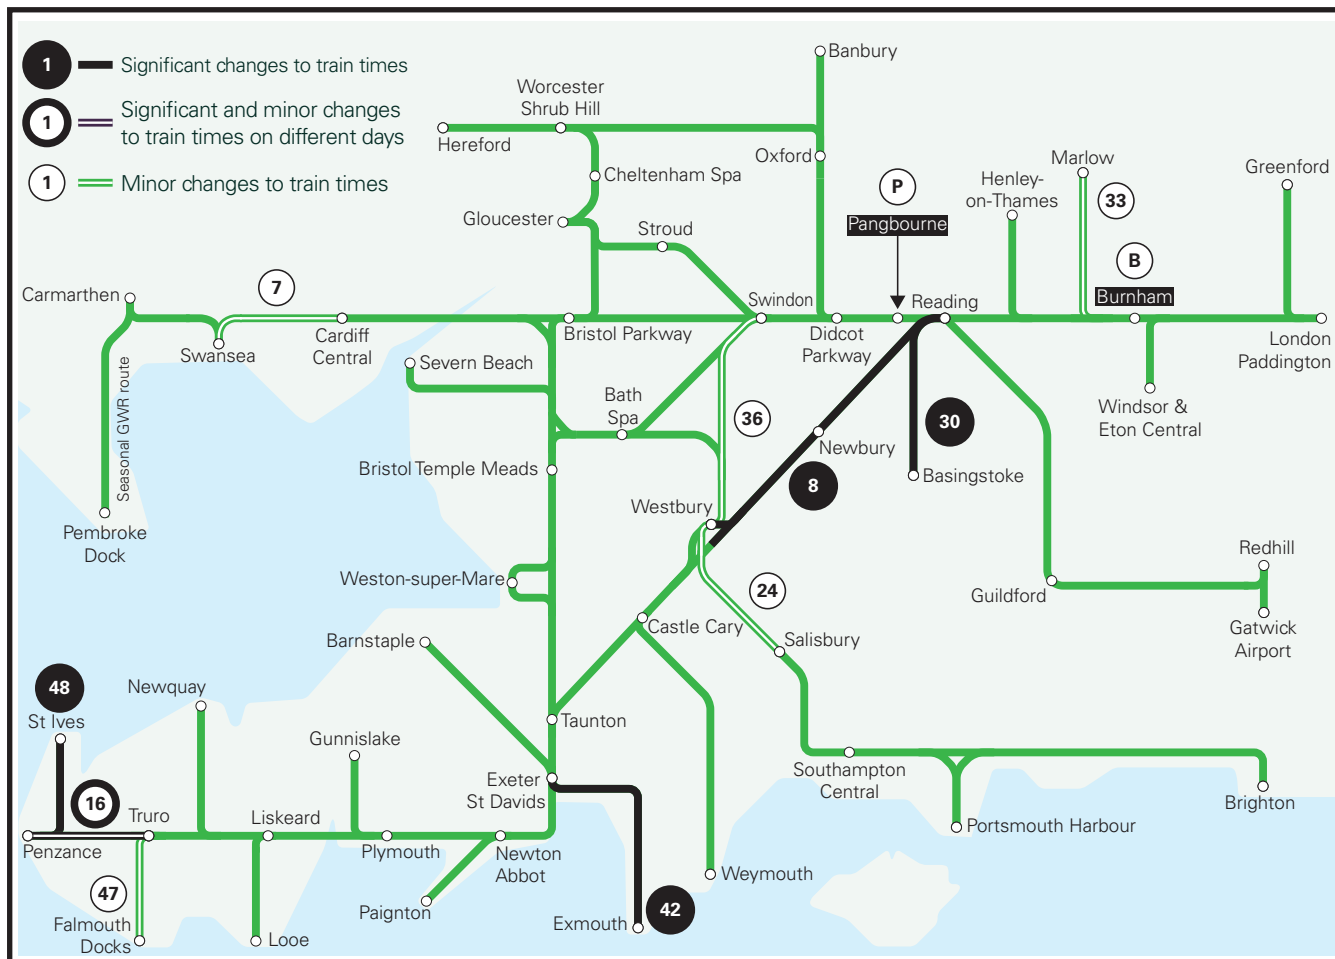

Summary of timetable changes

Saturday 5 to Friday 11 December 2020

This map shows a summary of planned improvement work taking place across our network.

A summary of planned improvement work can be found on the next page.

You can check your journey details by:

- Using the train times and ticket section on our website www.GWR.com
- Or by calling National Rail Enquiries on **03457 48 49 50**. (Calls may be recorded)

Please check your journey on the day of travel in case there are any late timetable changes. Visit GWR.com/check

Saturday 5 to Friday 11 December 2020

-
- Ⓑ **From 2350 Friday until 0200 the next day** - Trains will not call at Burnham or Taplow. Replacement buses will run between Slough, Burnham and Taplow.

 - Ⓟ **Until 0200 Saturday** - Trains will not call at Pangbourne. Buses will run between Pangbourne and Tilehurst connecting with trains.

 - Ⓟ **Sunday until 0850** - Trains will not call at Pangbourne. Buses will run between Pangbourne and Tilehurst connecting with trains.

 - Ⓟ **From 2345 Friday until 0200 the next day** - Trains will not call at Pangbourne. Buses will run between Pangbourne and Tilehurst connecting with trains.
