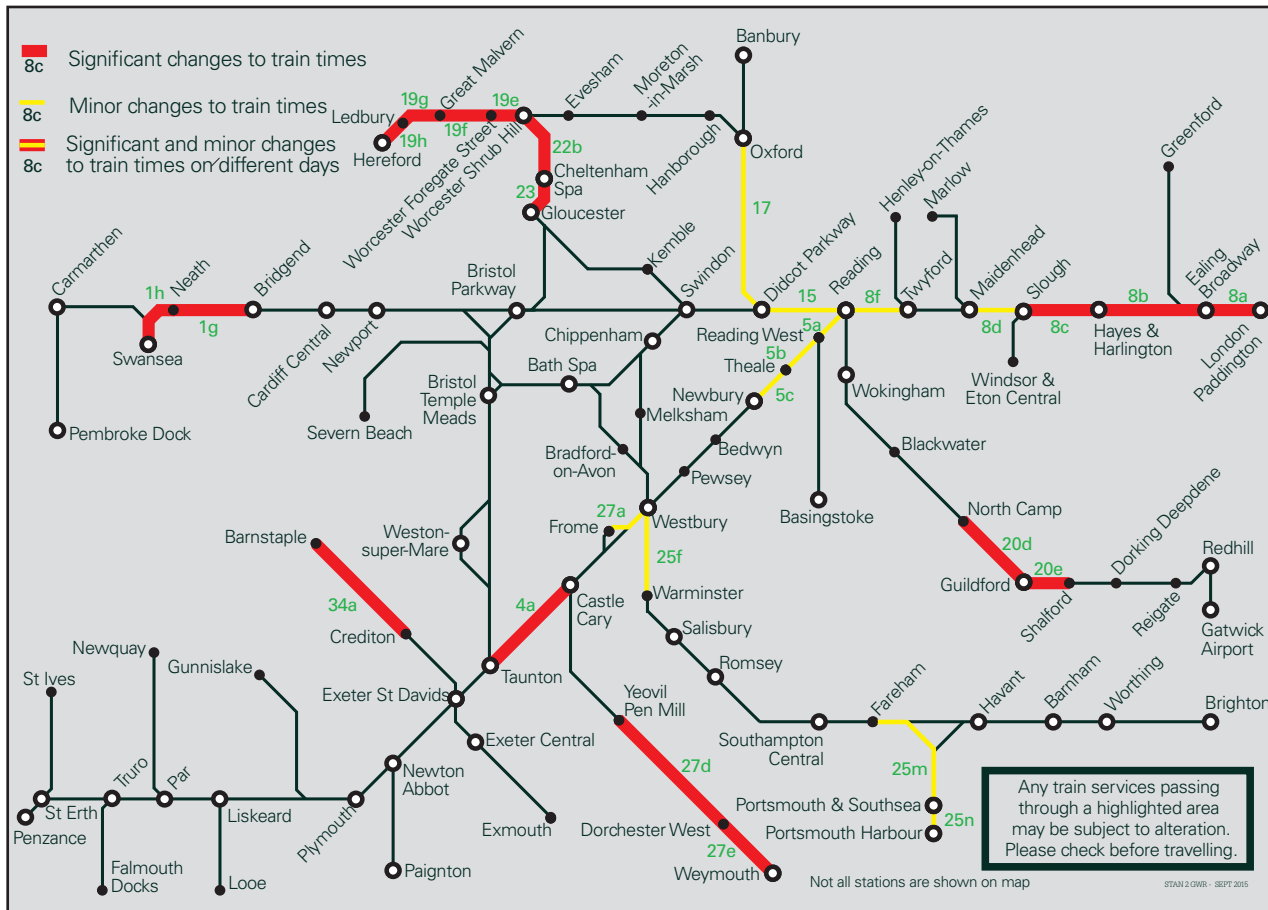

Summary of timetable changes

Saturday 28 March to Friday 3 April 2020

This map shows a summary of planned improvement work taking place across our network

More details can be found below this page

You can check your journey details by:

- visiting [GWR.com/check](https://www.gwr.com/check)
- searching for GWR in your app store
- contacting us via Twitter [@GWRHelp](https://twitter.com/GWRHelp)
- calling National Rail Enquiries on **03457 48 49 50** (24 hours - calls may be recorded)