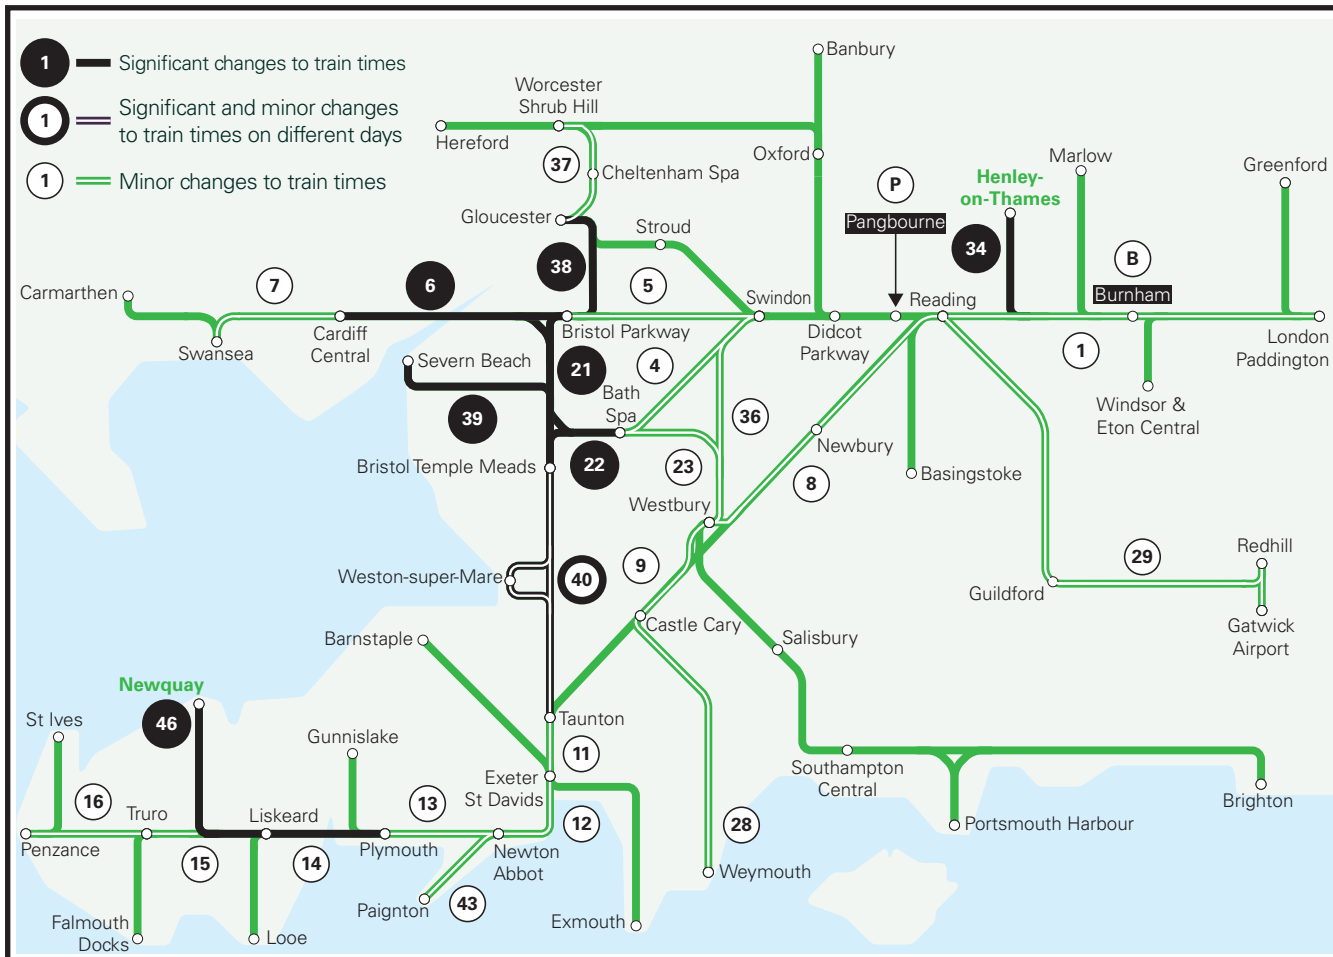

# Summary of timetable changes

Saturday 7 to Friday 13 August 2021

Please check your journey on the day you travel. Additional, late timetable changes may apply due to the impact of Covid-19. Visit [GWR.com/Check](https://www.gwr.com/check)

**This map shows a summary of planned improvement work taking place across our network.**

**A summary of planned improvement work can be found on the next pages.**

**You can check your journey details by:**

---

⑤ **Saturday** – The 2345 Didcot Parkway to London Paddington will not call at Taplow or Burnham. Buses will run between Slough, Burnham and Taplow.

**Sunday from approximately 2345 until end of service** – Trains will not call at Burnham or Taplow. Buses will run between Slough and Burnham.

---

⑥ **Saturday from approximately 2300 until end of service** – Trains will not call at Pangbourne. Buses will run between Pangbourne and Tilehurst.

---