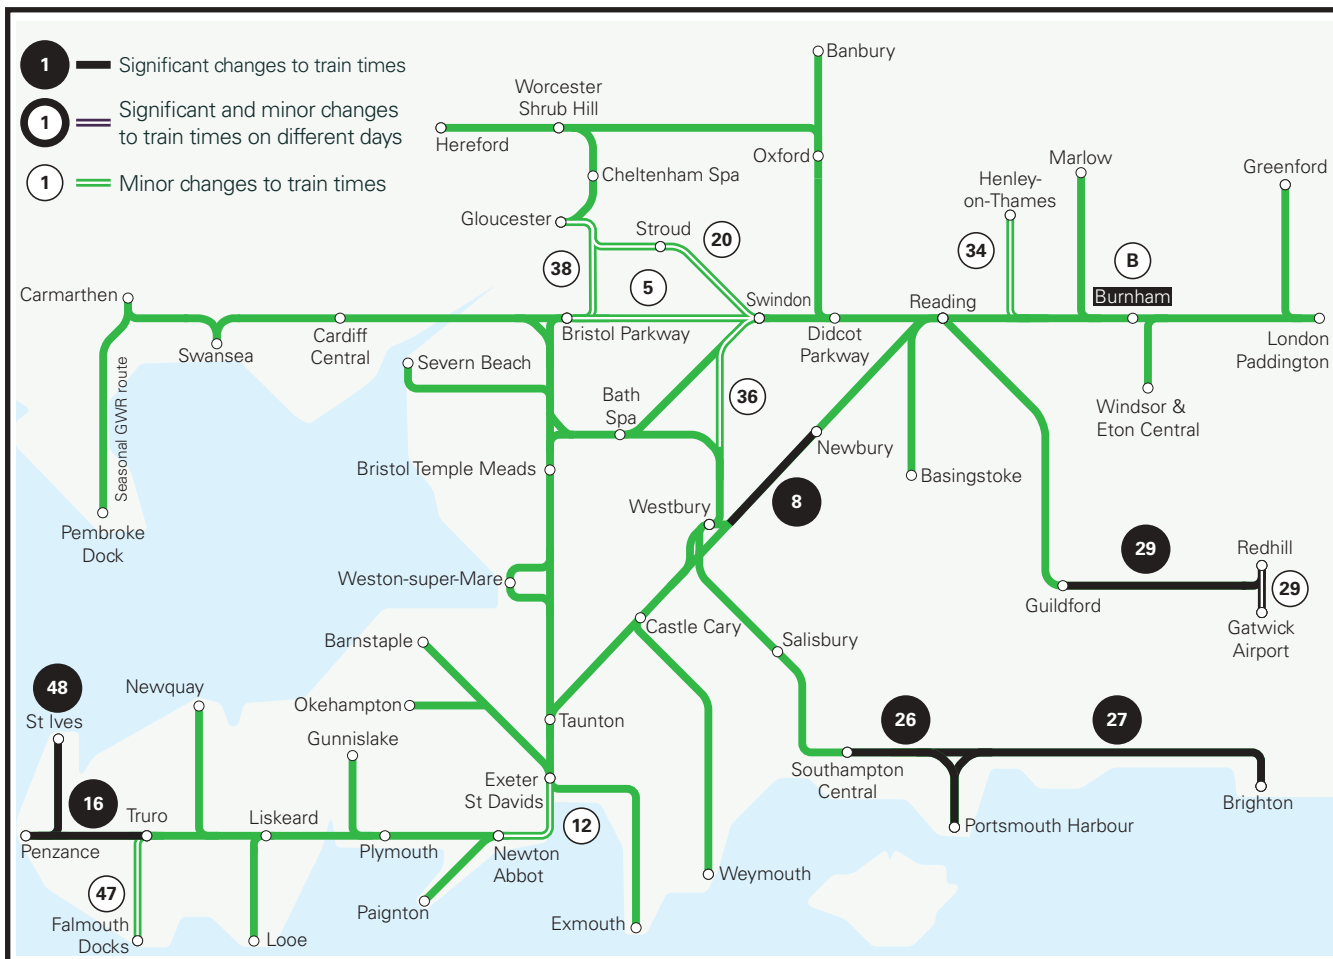

Summary of timetable changes

Saturday 11 to Friday 17 December 2021

Please check your journey on the day you travel. Additional, late timetable changes may apply due to the impact of Covid-19. Visit [GWR.com/Check](https://www.gwr.com/Check)

This map shows a summary of planned improvement work taking place across our network.

A summary of planned improvement work can be found on the next pages.

You can check your journey details by:

- Using the train times and ticket section on our website [www.GWR.com](https://www.gwr.com)
- Or by calling National Rail Enquiries on **03457 48 49 50**. (Calls may be recorded)

⑳ ⑳ **Sunday** - Trains between Cardiff Central and Portsmouth Harbour will terminate at Southampton Central. Replacement buses will run between Southampton Central and Portsmouth Harbour. GWR services will also not run to/from Brighton.

Saturday 11 to Friday 17 December 2021

-
- ③⑧ **Monday to Thursday** - 2236 Worcester Shrub Hill to Bristol Temple Meads will terminate at Gloucester. A replacement bus will run from Gloucester to Bristol Temple Meads.
-
- ④⑦ **Monday to Thursday** - Some trains between Falmouth Docks and Truro will have journey times amended to maintain connections with services at Truro.
-
- ④⑧ **Tuesday to Thursday** - Buses will replace trains between St Erth and St Ives.
-
- Ⓑ **Saturday until 0510** - Trains will not call at Burnham or Taplow. Buses will run between Slough, Burnham and Taplow.
-