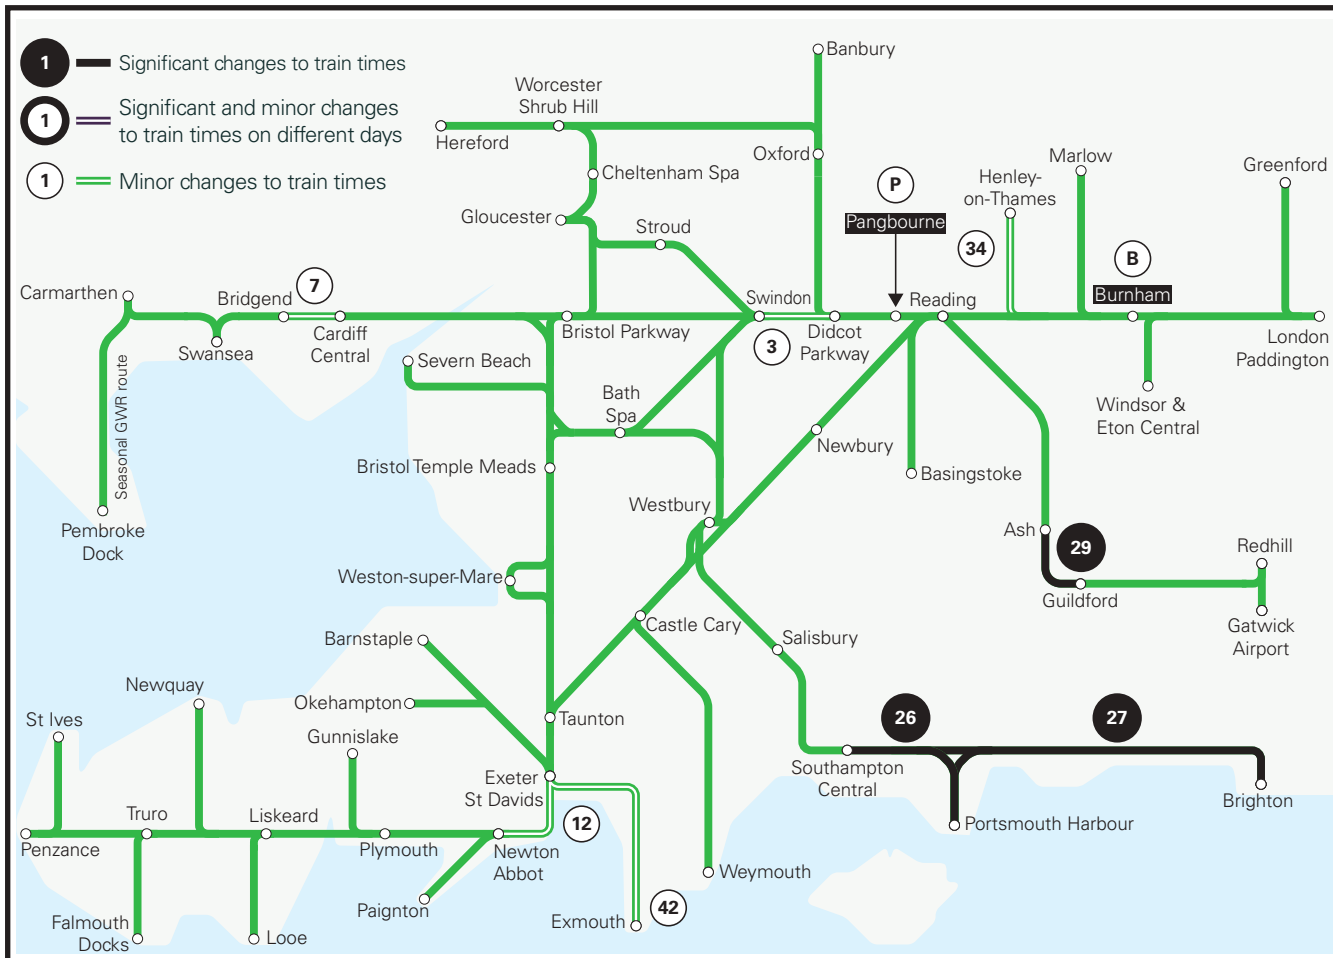

# Summary of timetable changes

Saturday 18 to Friday 24 December 2021

Please check your journey on the day you travel. Additional, late timetable changes may apply due to the impact of Covid-19. Visit [GWR.com/Check](https://www.gwr.com/Check)

**This map shows a summary of planned improvement work taking place across our network.**

**A summary of planned improvement work can be found on the next pages.**

**You can check your journey details by:**