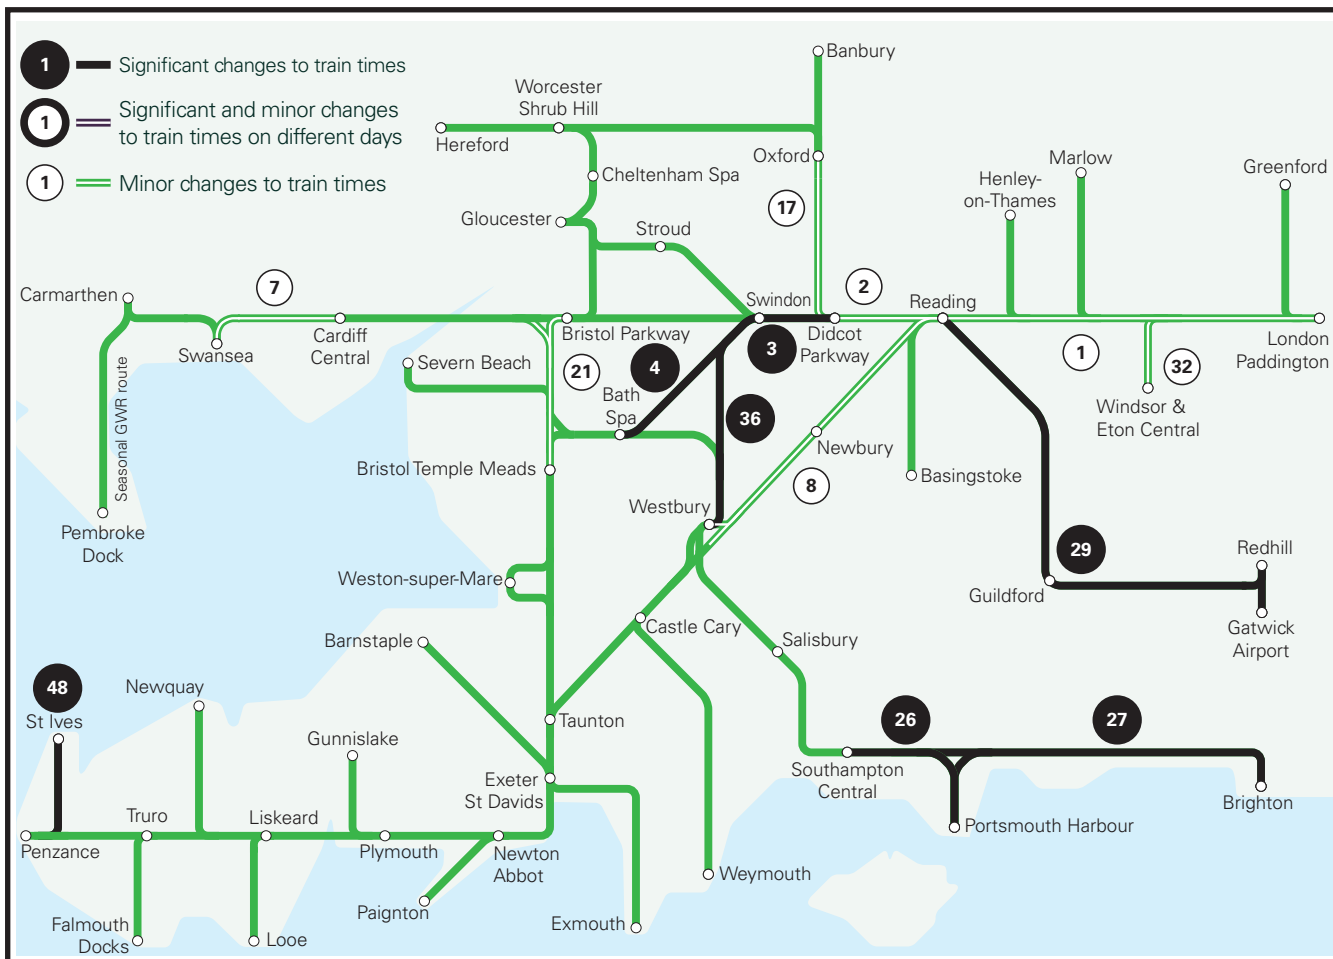

Summary of timetable changes

Saturday 23 January to Friday 29 January 2021

Please check your journey on the day you travel. Additional, late timetable changes may apply due to the impact of Covid-19. Visit [GWR.com/Check](https://www.gwr.com/Check)

This map shows a summary of planned improvement work taking place across our network.

A summary of planned improvement work can be found on the next page.

You can check your journey details by:

- Using the train times and ticket section on our website [www.GWR.com](https://www.gwr.com)
- Or by calling National Rail Enquiries on **03457 48 49 50**. (Calls may be recorded)