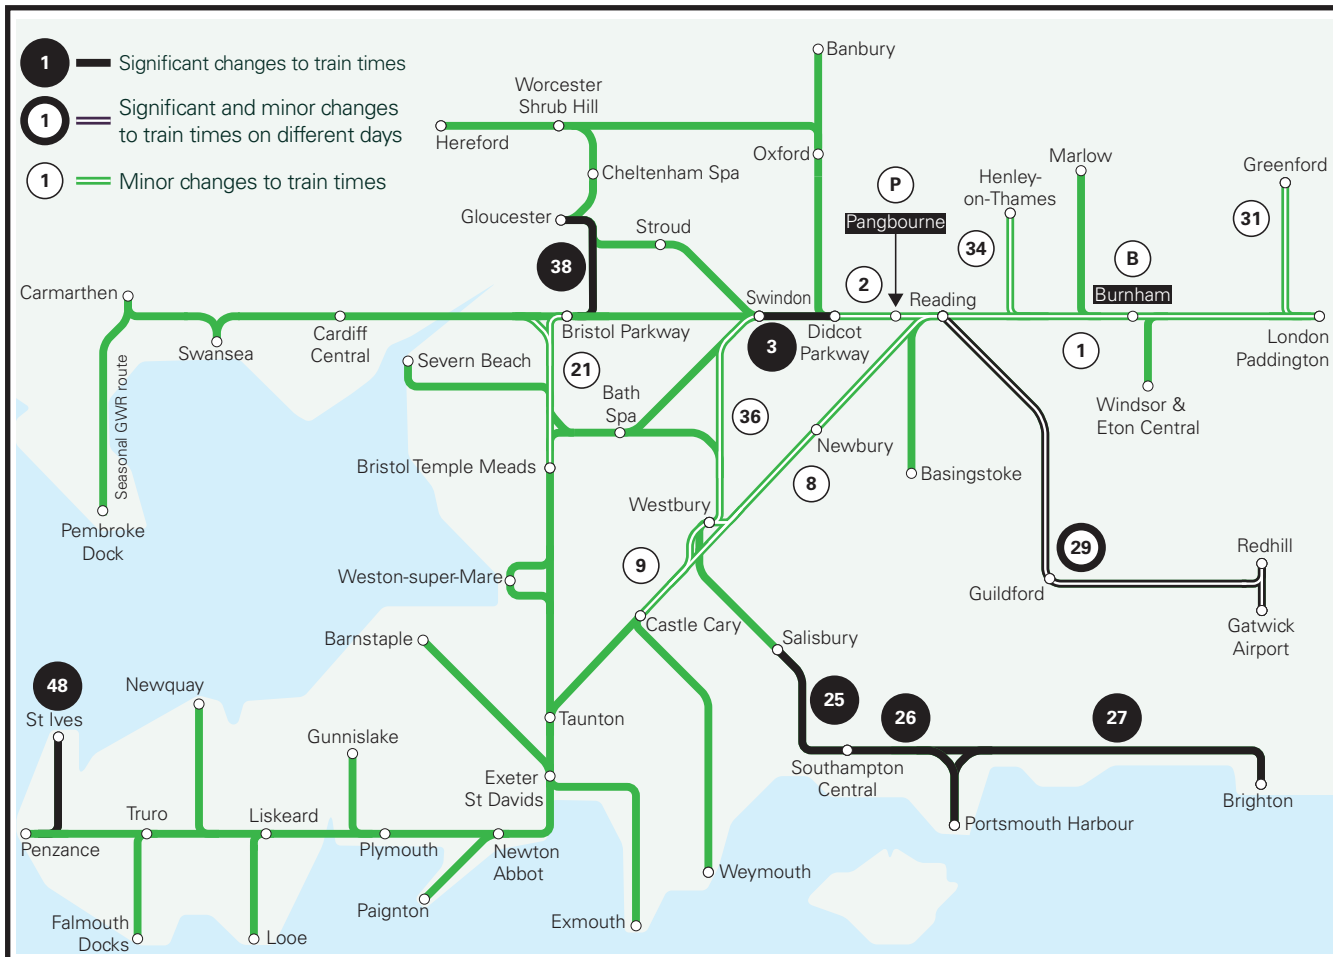

# Summary of timetable changes

Saturday 30 January to Friday 5 February 2021

Please check your journey on the day you travel. Additional, late timetable changes may apply due to the impact of Covid-19. Visit **GWR.com/Check**

**This map shows a summary of planned improvement work taking place across our network.**

**A summary of planned improvement work can be found on the next page.**

**You can check your journey details by:**

## Saturday 30 January to Friday 5 February 2021

- 
- Ⓑ **From 2350 on Saturday until 0200 the next day** - Trains will not call at Burnham or Taplow. Replacement buses will run between Slough, Burnham and Taplow.
- 
- Ⓑ **From 2350 on Monday and Tuesday until 0200 the next day** - Trains will not call at Burnham or Taplow. Replacement buses will run between Slough, Burnham and Taplow.
- 
- Ⓑ **Between 0001 and 0200 on Friday and from 2350 on Friday until 0200 the next day** - Trains will not call at Burnham or Taplow. Buses will run between Slough, Burnham and Taplow.
- 
- Ⓟ **From 2300 on Saturday until 0200 the next day** - Trains will not call at Pangbourne. Replacement buses will run between Pangbourne and Tilehurst.
- 
- Ⓟ **From 2345 on Friday until 0200 the next day** - Trains will not call at Pangbourne. Replacement buses will run between Pangbourne and Tilehurst.
-