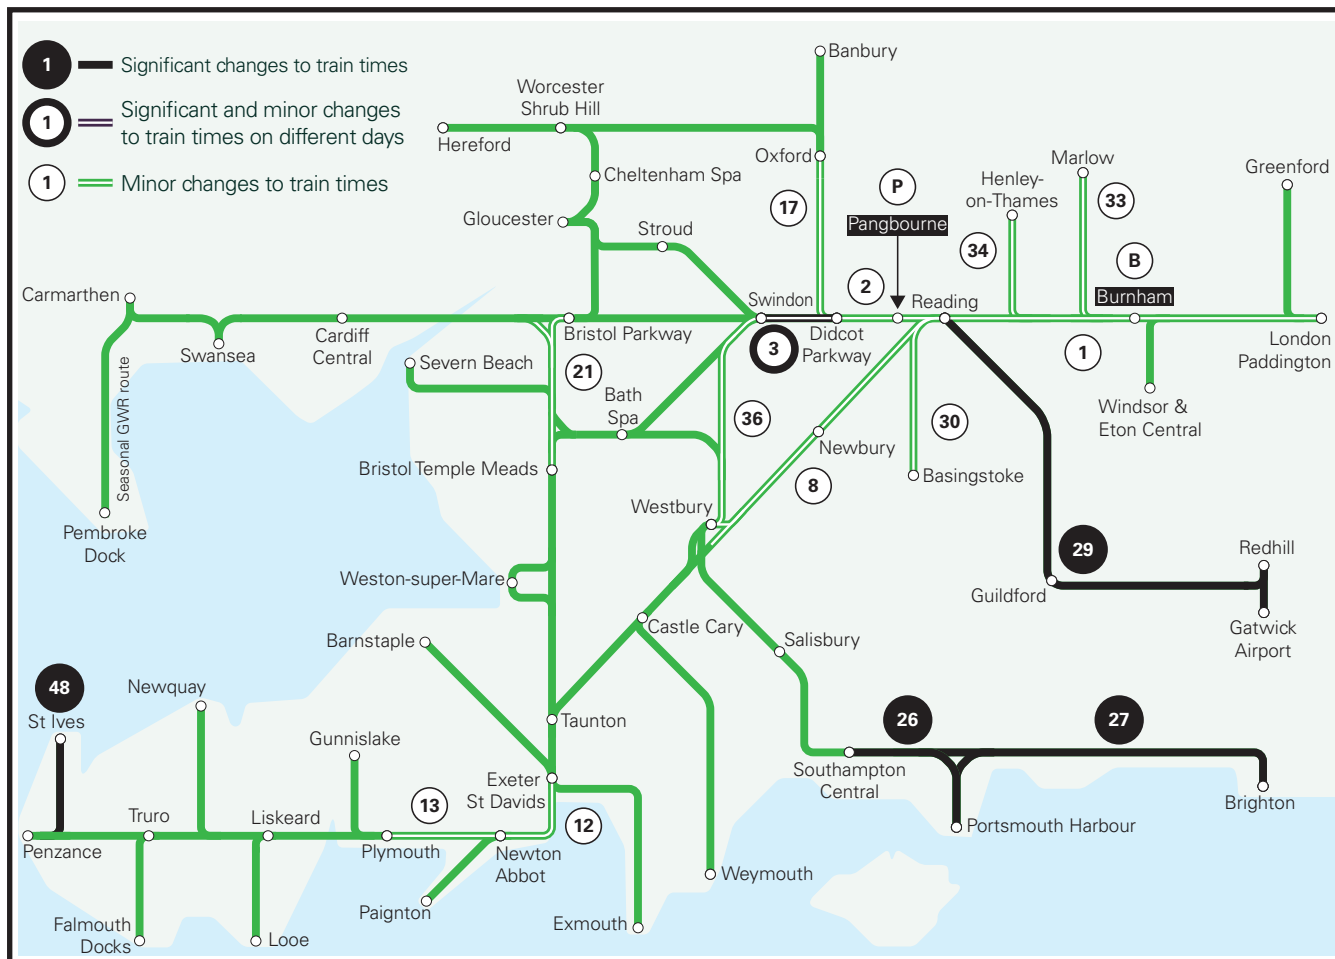

Summary of timetable changes

Saturday 16 January to Friday 22 January 2021

This map shows a summary of planned improvement work taking place across our network.

A summary of planned improvement work can be found on the next page.

You can check your journey details by:

- Using the train times and ticket section on our website www.GWR.com
- Or by calling National Rail Enquiries on **03457 48 49 50**. (Calls may be recorded)

Please check your journey on the day of travel in case there are any late timetable changes. Visit GWR.com/check

Saturday 16 January to Friday 22 January 2021

-
- Ⓑ **From 2350 on Saturday until 0200 the next day** - Trains will not call at Burnham or Taplow. Buses will run between Slough, Burnham and Taplow.
-
- Ⓑ **From 2350 on Sunday until 0200 the next day** - Trains will not call at Burnham. Buses will run between Slough and Burnham.
-
- Ⓑ **From 2310 Tuesday, Wednesday and Thursday until 0200 the next day** - Trains will not call at Burnham or Taplow. Buses will run between Slough, Burnham and Taplow.
-
- Ⓟ **From 2345 on Friday until 0200 the next day** - Trains will not call at Pangbourne. Buses will run between Pangbourne and Tilehurst.
-