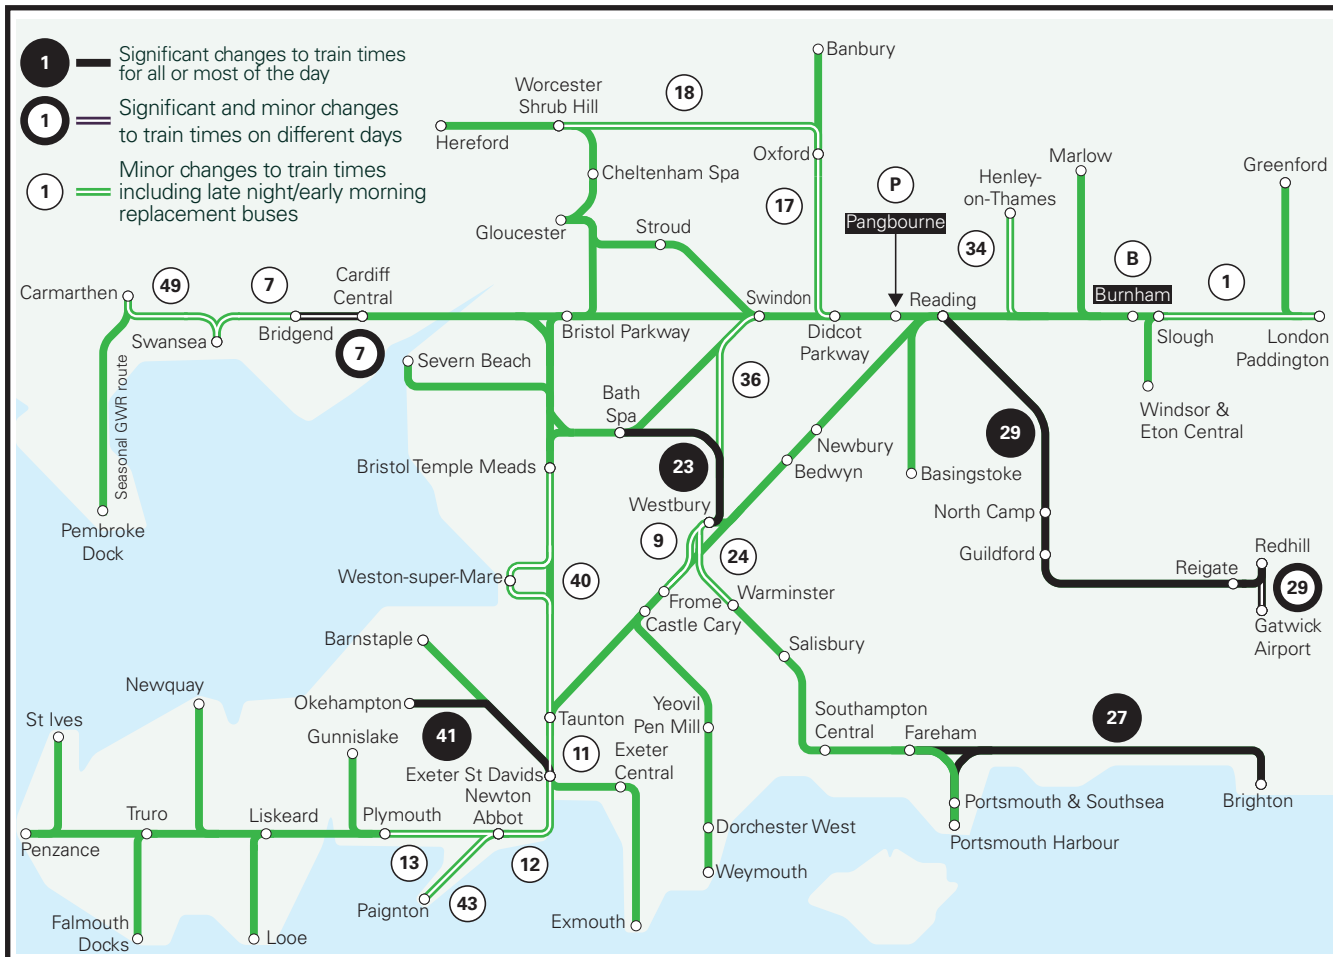

**This map shows a summary of planned improvement work taking place across our network.**

**Full details of this work can be found on the next pages.**

**You can check your journey details by:**

- Using the train times and ticket section on our website [www.GWR.com](https://www.gwr.com)
- By calling National Rail Enquiries on **03457 48 49 50**. (Calls may be recorded)