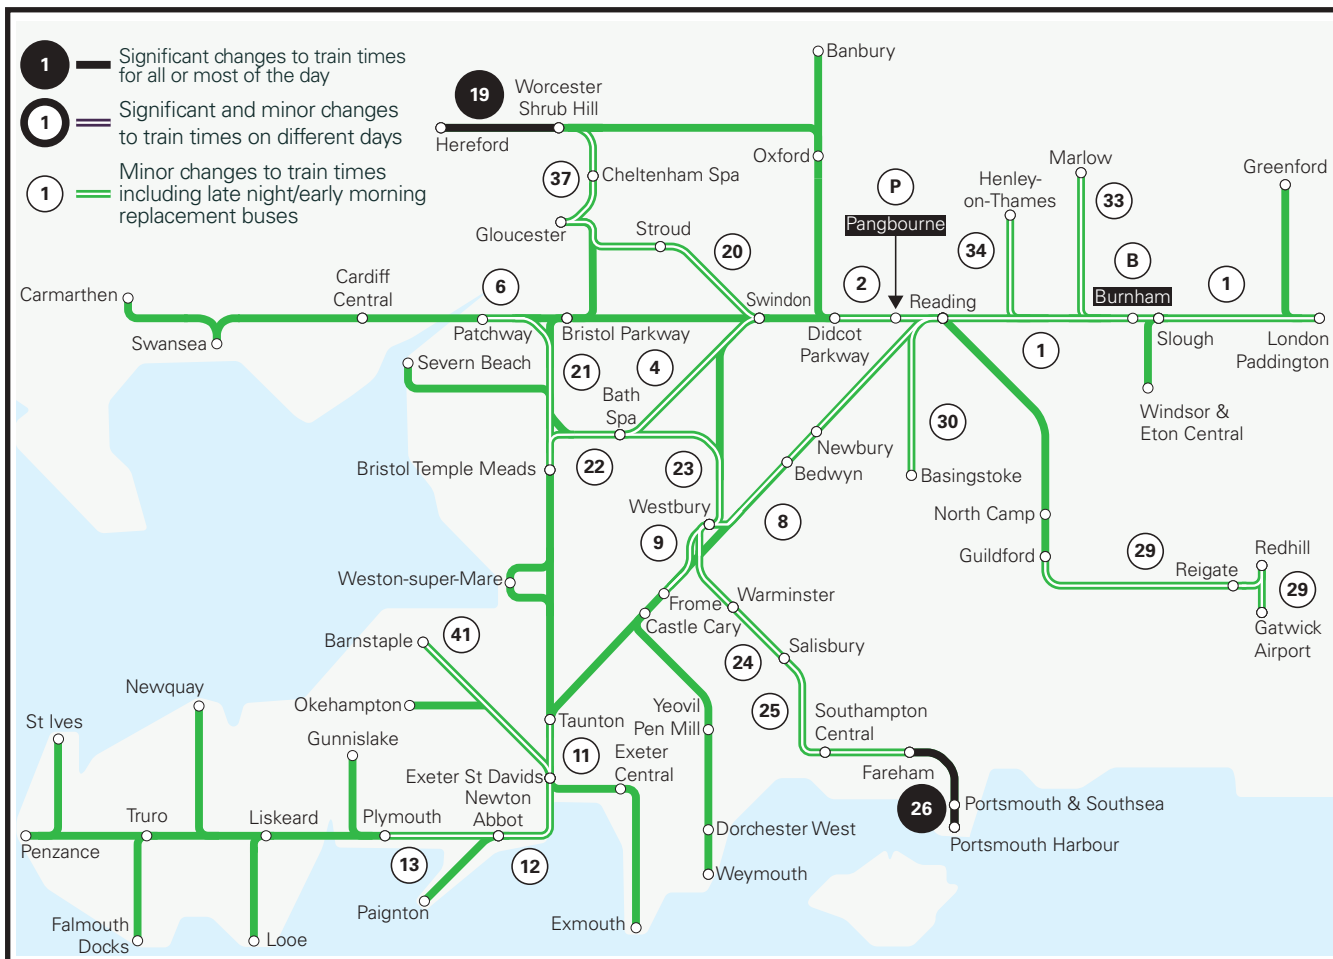

Summary of timetable changes

Saturday 21 to Friday 27 May 2022

Please check your journey on the day you travel. Additional, late timetable changes may apply. Visit [GWR.com/Check](https://www.gwr.com/Check)

This map shows a summary of planned improvement work taking place across our network.

Full details of this work can be found on the next pages.

You can check your journey details by:

- Using the train times and ticket section on our website [www.GWR.com](https://www.gwr.com)
- By calling National Rail Enquiries on **03457 48 49 50**. (Calls may be recorded)

Sunday - All day, buses will replace trains between Fareham and Portsmouth Harbour.

Saturday - The 2334 Reading to Gatwick Airport will terminate at Redhill. A bus will run from Redhill to Gatwick Airport.

Monday to Thursday from approximately 2330 until end of service - Trains will not call at Burnham or Taplow. Buses will run between Slough, Burnham and Taplow.

Saturday 21 to Friday 27 May 2022

Ⓟ

Sunday from approximately 2300 until end of service - Trains will not call at Pangbourne. Buses will run between Pangbourne and Tilehurst.