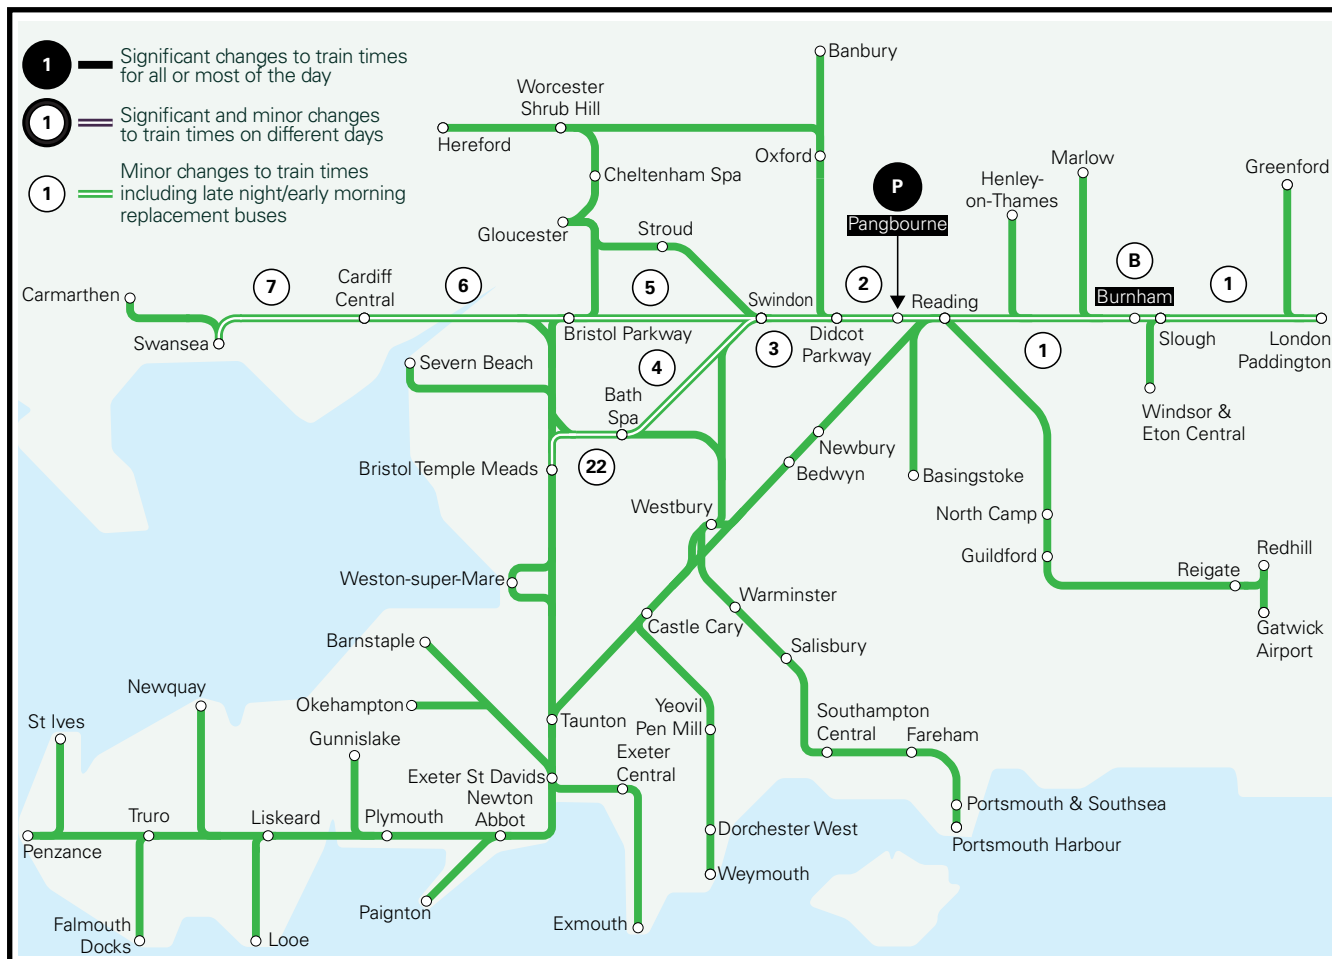

This map shows a summary of planned improvement work taking place across our network.

Full details of this work can be found on the next page.

You can check your journey details by:

- Using the train times and ticket section on our website [www.GWR.com](https://www.gwr.com)
- By calling National Rail Enquiries on **03457 48 49 50**. (Calls may be recorded)