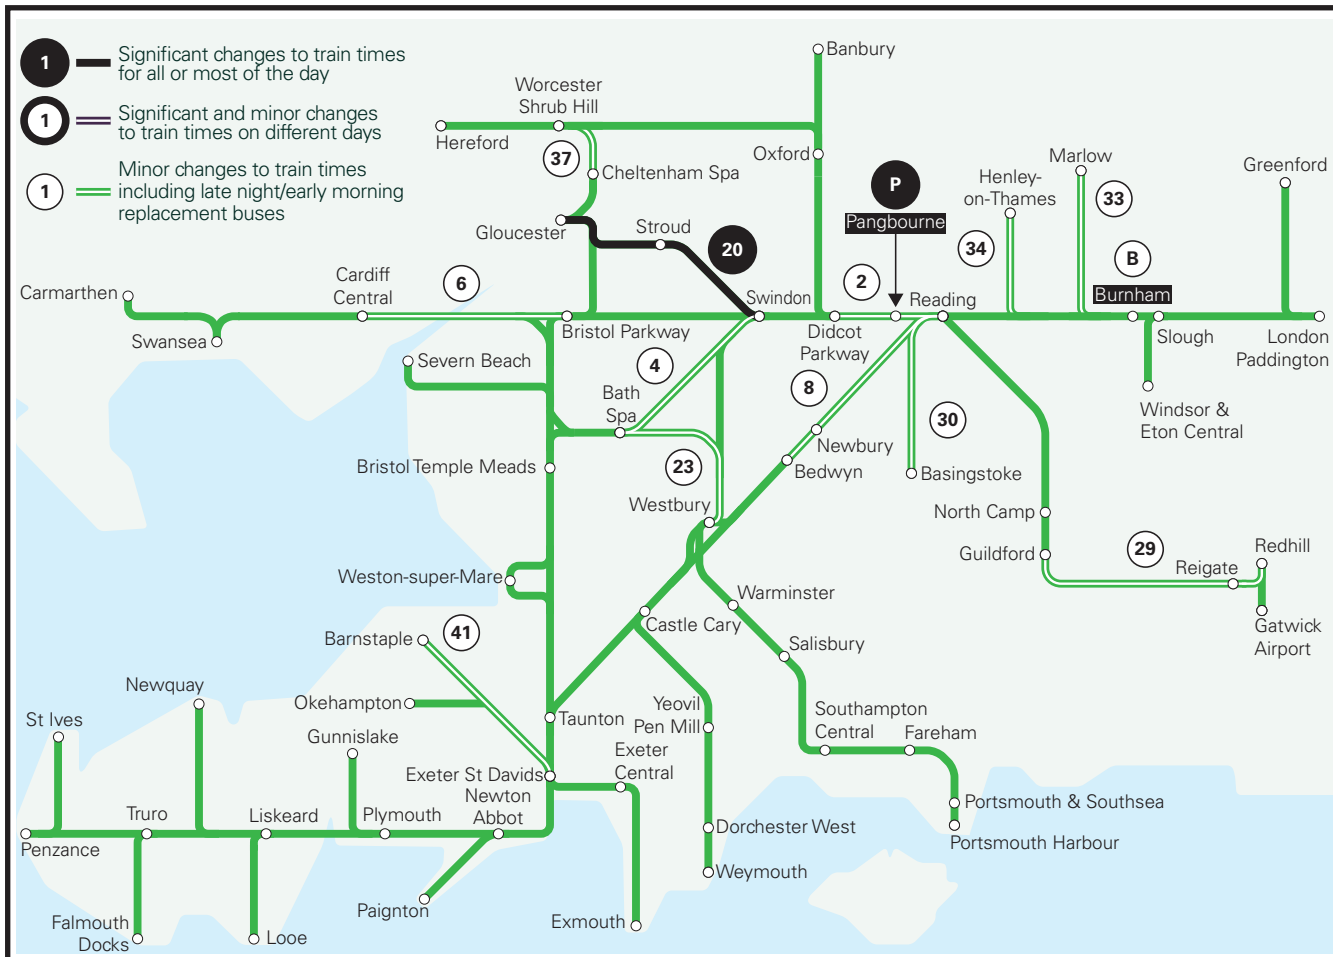

Summary of timetable changes

Saturday 13 to Friday 19 August 2022

Please check your journey on the day you travel. Additional, late timetable changes may apply. Visit [**GWR.com/Check**](https://www.gwr.com/Check)

This map shows a summary of planned improvement work taking place across our network.

Full details of this work can be found on the next pages.

You can check your journey details by:

- Using the train times and ticket section on our website [**www.GWR.com**](https://www.gwr.com)
- By calling National Rail Enquiries on **03457 48 49 50**. (Calls may be recorded)