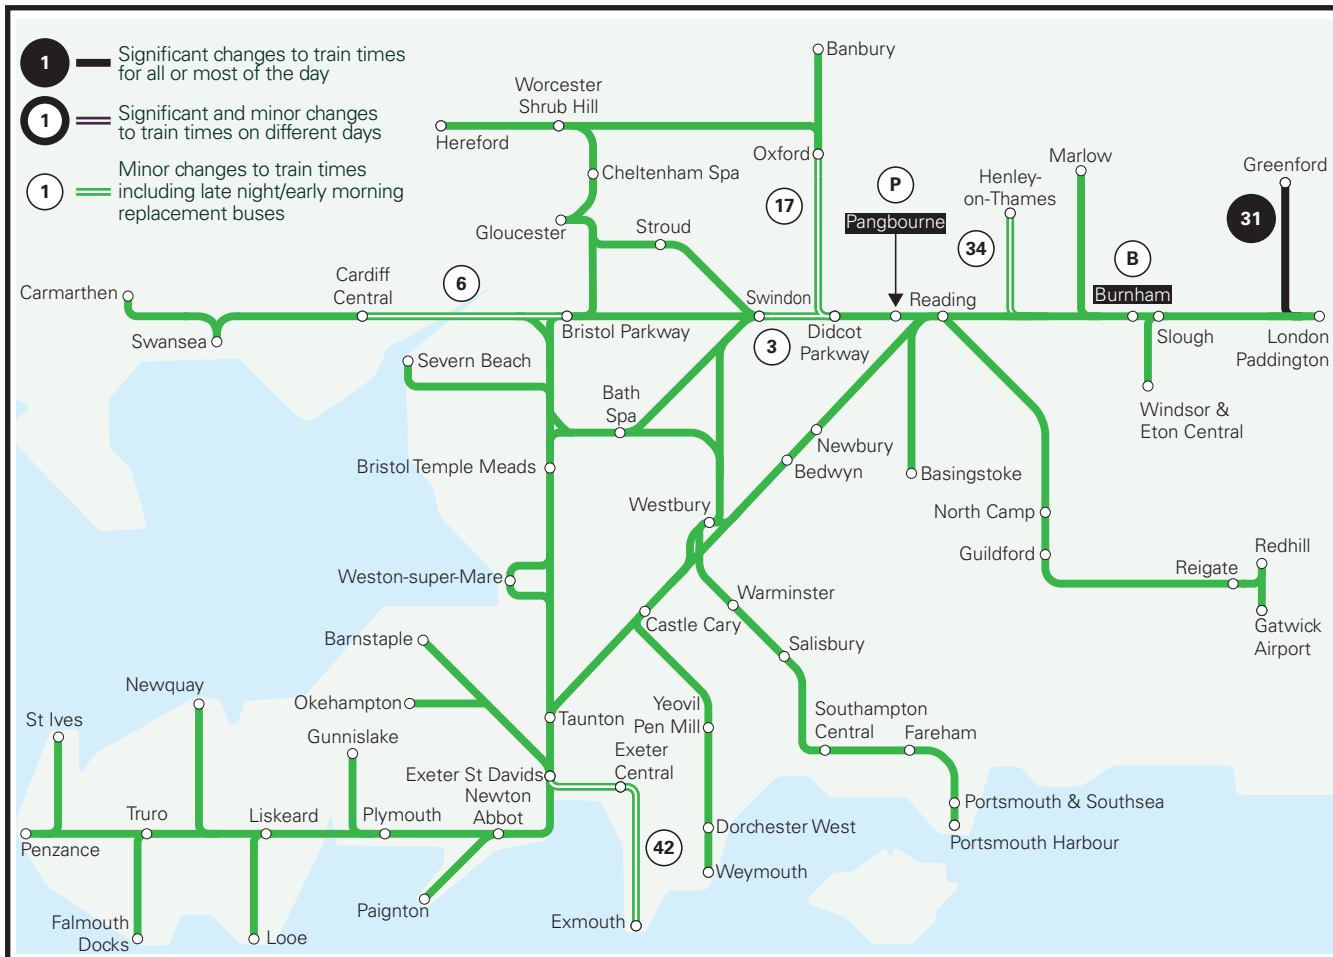

# Summary of timetable changes

Saturday 27 August to Friday 2 September 2022

Please check your journey on the day you travel. Additional, late timetable changes may apply. Visit [GWR.com/Check](https://www.gwr.com/Check)

**This map shows a summary of planned improvement work taking place across our network.**

**Full details of this work can be found on the next pages.**

**You can check your journey details by:**

- Using the train times and ticket section on our website [www.GWR.com](https://www.gwr.com)
- By calling National Rail Enquiries on **03457 48 49 50**. (Calls may be recorded)