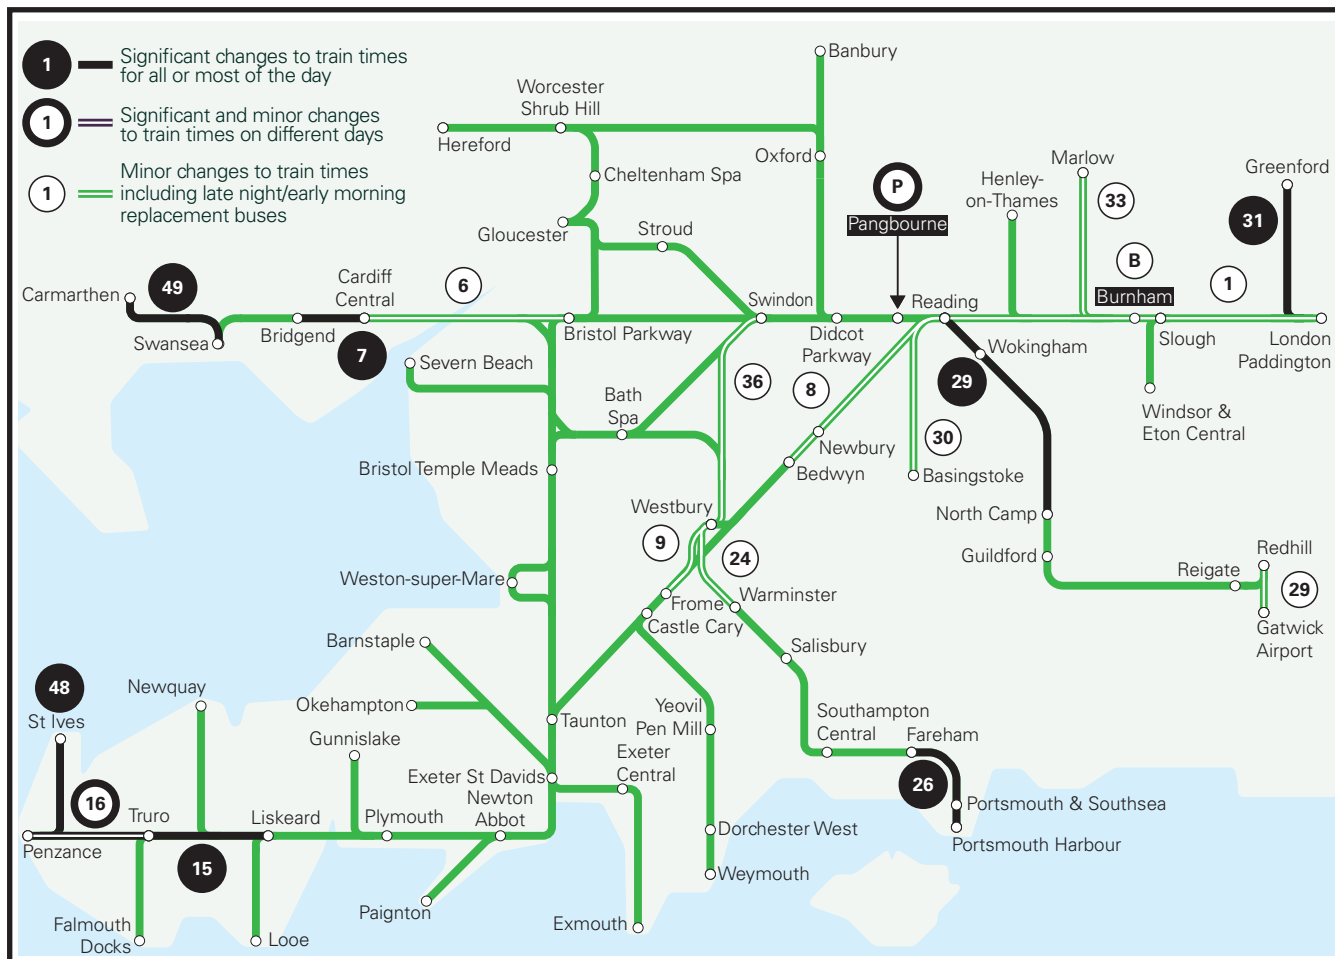

Summary of timetable changes

Saturday 3 to Friday 9 December 2022

Please check your journey on the day you travel. Additional, late timetable changes may apply. Visit [GWR.com/Check](https://www.gwr.com/Check)

This map shows a summary of planned improvement work taking place across our network.

Full details of this work can be found on the next pages.

You can check your journey details by:

- Using the train times and ticket section on our website [www.GWR.com](https://www.gwr.com)
- By calling National Rail Enquiries on **03457 48 49 50**. (Calls may be recorded)