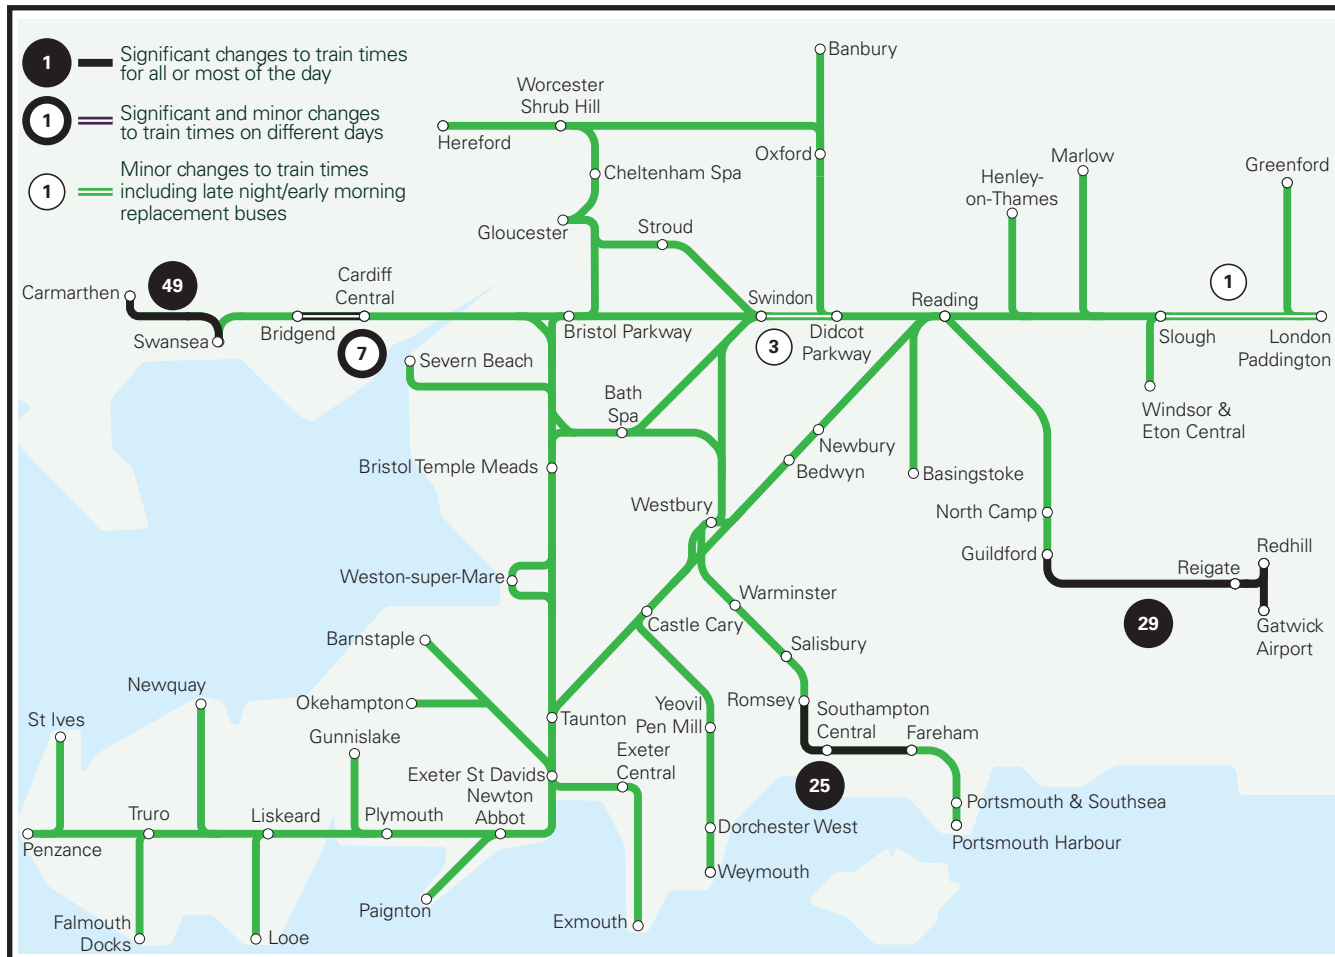

# Summary of timetable changes

Saturday 10 to Friday 16 December 2022

Please check your journey on the day you travel. Additional, late timetable changes may apply. Visit [GWR.com/Check](https://www.gwr.com/Check)

**This map shows a summary of planned improvement work taking place across our network.**

**Full details of this work can be found on the next pages.**

**You can check your journey details by:**

- Using the train times and ticket section on our website [www.GWR.com](https://www.gwr.com)
- By calling National Rail Enquiries on **03457 48 49 50**. (Calls may be recorded)