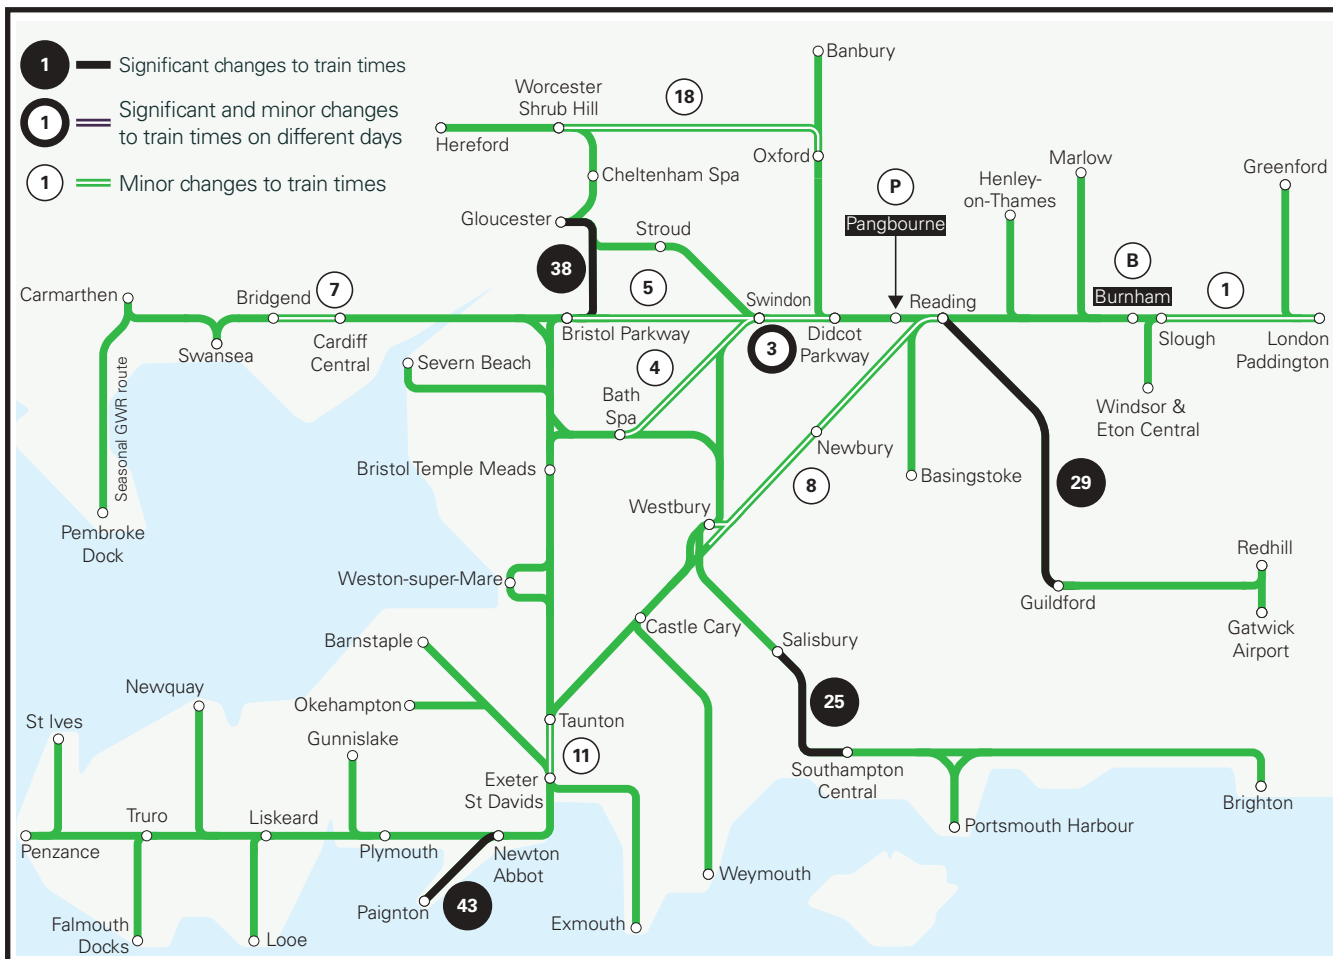

# Summary of timetable changes

Saturday 8 to Friday 14 January 2022

Please check your journey on the day you travel. Additional, late timetable changes may apply due to the impact of Covid-19. Visit [GWR.com/Check](https://www.gwr.com/Check)

**This map shows a summary of planned improvement work taking place across our network.**

**A summary of planned improvement work can be found on the next pages.**

**You can check your journey details by:**

## Saturday 8 to Friday 14 January 2022

---

- Ⓑ **Saturday until 0200** - Trains will not call at Burnham or Taplow. Replacement buses will run between Slough, Burnham and Taplow connecting with trains.
  - Ⓟ **Saturday until 0200** - Trains will not call at Pangbourne. Buses will run between Pangbourne and Tilehurst to connect with trains.
-