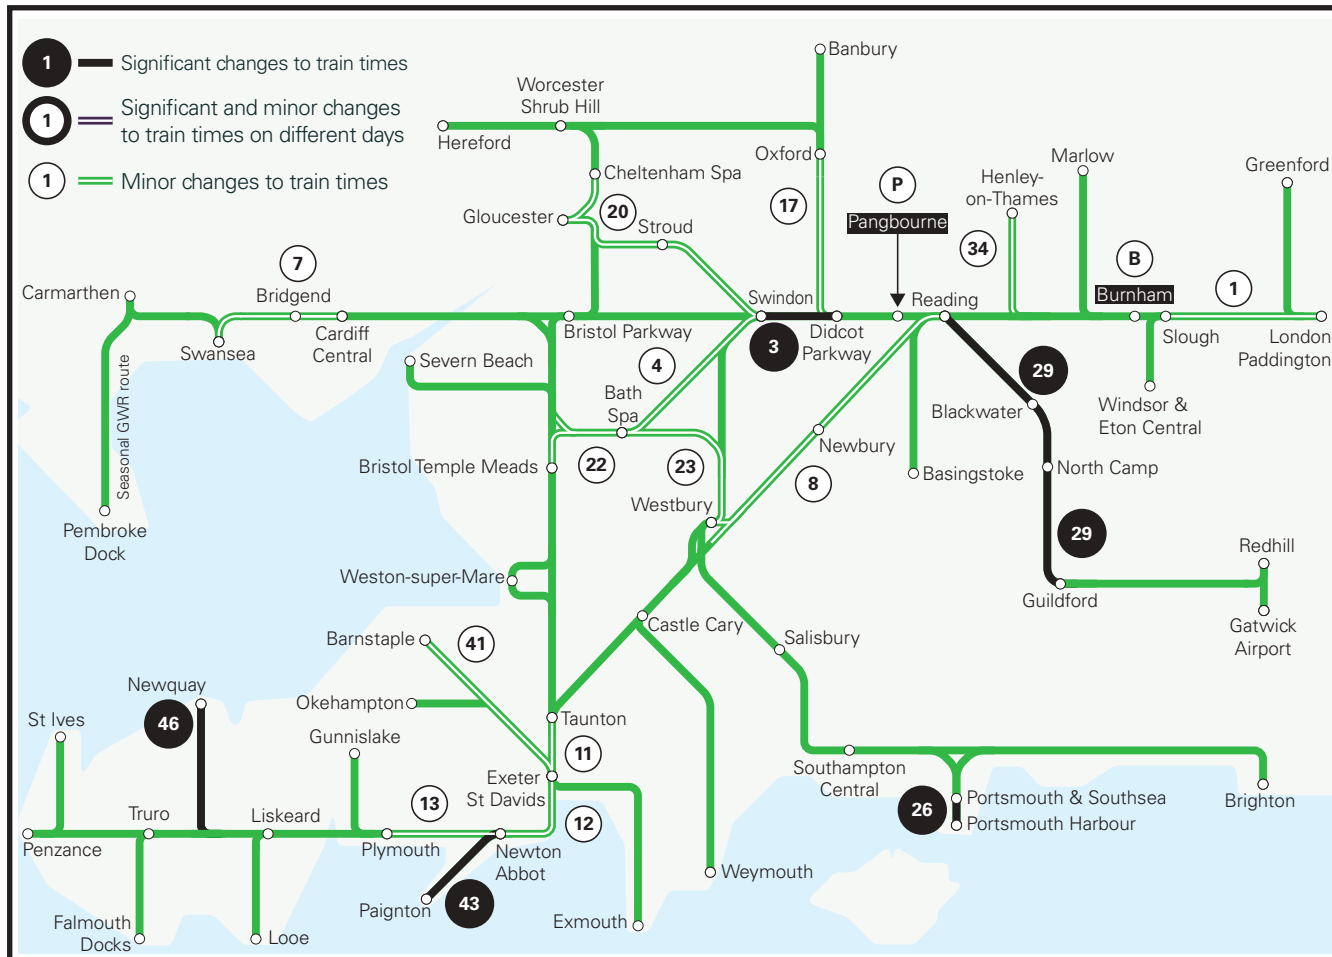

Summary of timetable changes

Saturday 15 to Friday 21 January 2022

Please check your journey on the day you travel. Additional, late timetable changes may apply due to the impact of Covid-19. Visit [GWR.com/Check](https://www.gwr.com/Check)

This map shows a summary of planned improvement work taking place across our network.

A summary of planned improvement work can be found on the next pages.

You can check your journey details by:

- Using the train times and ticket section on our website [www.GWR.com](https://www.gwr.com)
- Or by calling National Rail Enquiries on **03457 48 49 50**. (Calls may be recorded)

Please check your journey on the day of travel in case there are any late timetable changes. Visit [GWR.com/check](https://www.gwr.com/check)

Cycles, prams and items of bulky luggage cannot be carried on replacement buses during improvement works.

All information correct at time of publication. Errors and omissions excepted.