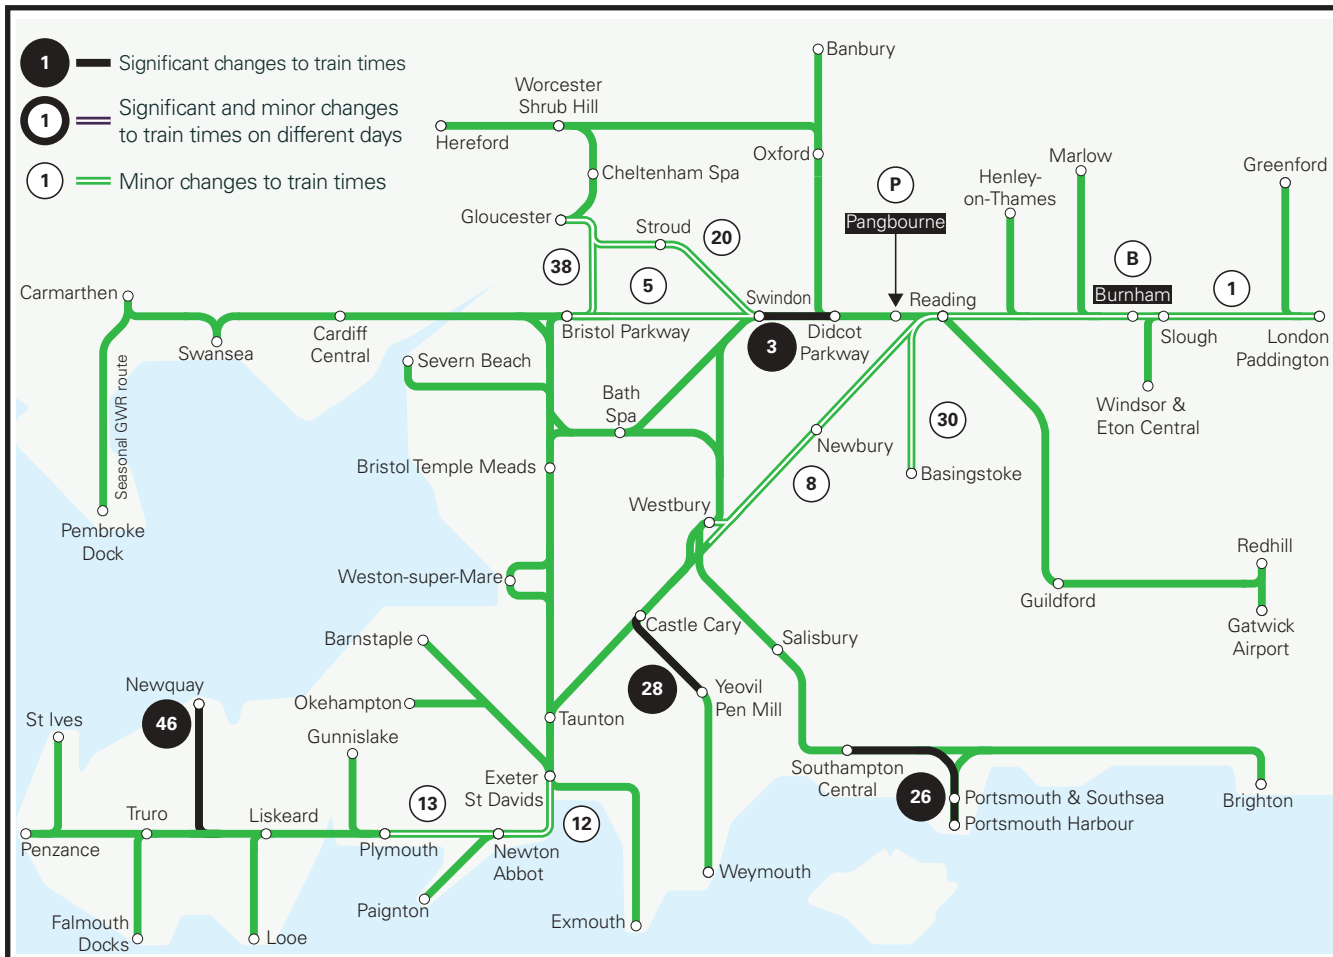

Summary of timetable changes

Saturday 22 to Friday 28 January 2022

Please check your journey on the day you travel. Additional, late timetable changes may apply due to the impact of Covid-19. Visit [GWR.com/Check](https://www.gwr.com/Check)

This map shows a summary of planned improvement work taking place across our network.

A summary of planned improvement work can be found on the next pages.

You can check your journey details by:

- Using the train times and ticket section on our website [www.GWR.com](https://www.gwr.com)
- Or by calling National Rail Enquiries on **03457 48 49 50**. (Calls may be recorded)

Saturday 22 to Friday 28 January 2022

Ⓟ

Sunday between 1010 and 1910 - Trains travelling from London Paddington/Reading towards Didcot Parkway will not call at Pangbourne. Trains towards Reading will continue to call at Pangbourne. Change at Going & Streatley for a train back to Tilehurst or travel by train to Tilehurst for trains toward Didcot Parkway.

From 1910 Sunday until 0510 Monday - All trains will not call at Pangbourne. Replacement buses will run between Pangbourne and Tilehurst.
