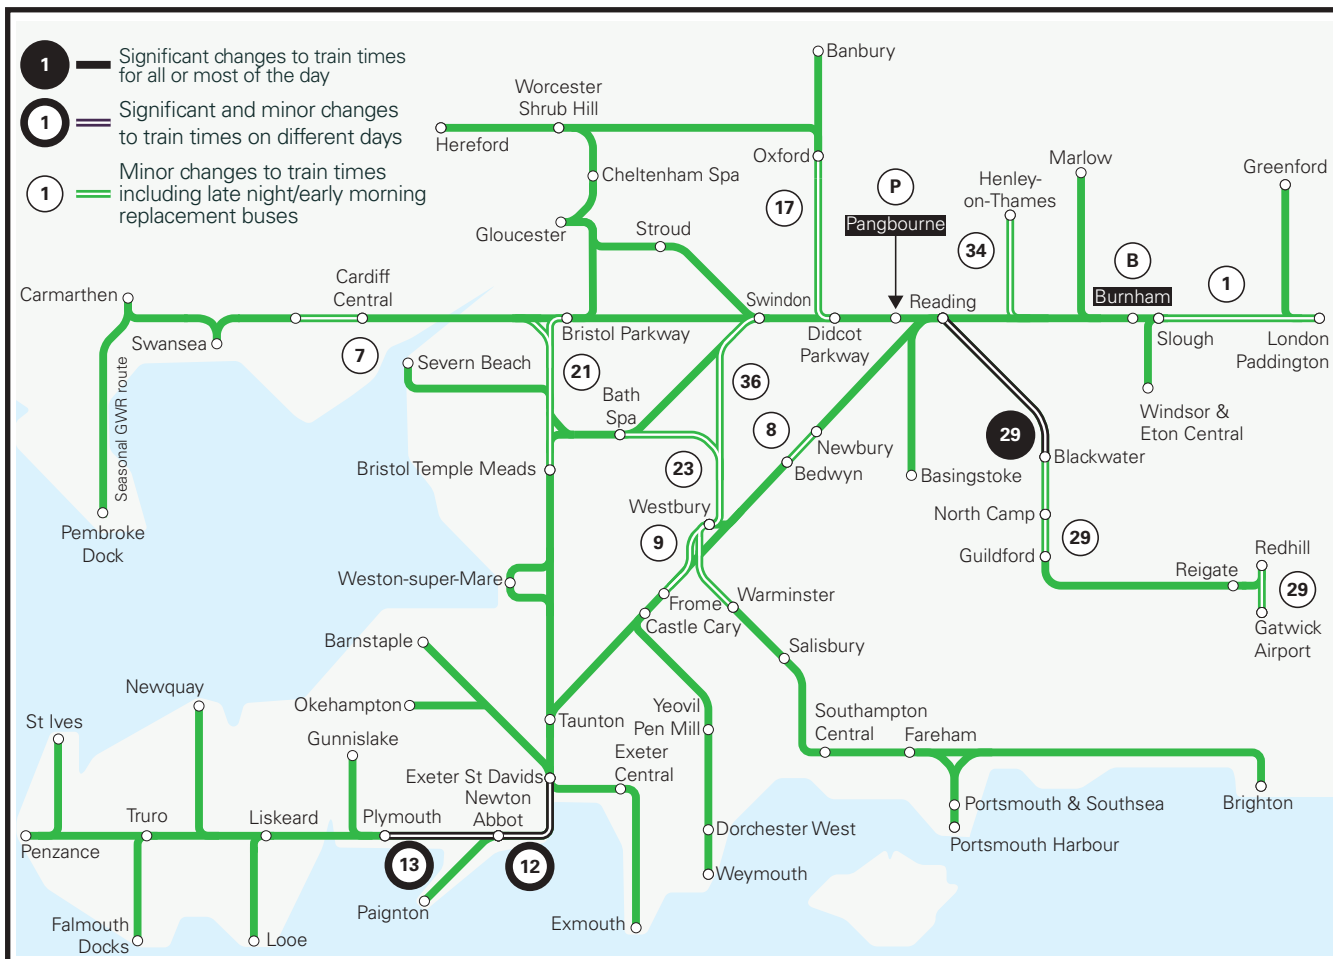

Summary of timetable changes

Saturday 12 to Friday 18 February 2022

Please check your journey on the day you travel. Additional, late timetable changes may apply due to the impact of Covid-19. Visit [GWR.com/Check](https://www.gwr.com/Check)

This map shows a summary of planned improvement work taking place across our network.

A summary of planned improvement work can be found on the next pages.

You can check your journey details by:

- Using the train times and ticket section on our website [www.GWR.com](https://www.gwr.com)
- Or by calling National Rail Enquiries on **03457 48 49 50**. (Calls may be recorded)

Please check your journey on the day of travel in case there are any late timetable changes. Visit [GWR.com/check](https://www.gwr.com/check)

Cycles, prams and items of bulky luggage cannot be carried on replacement buses during improvement works.

All information correct at time of publication. Errors and omissions excepted.