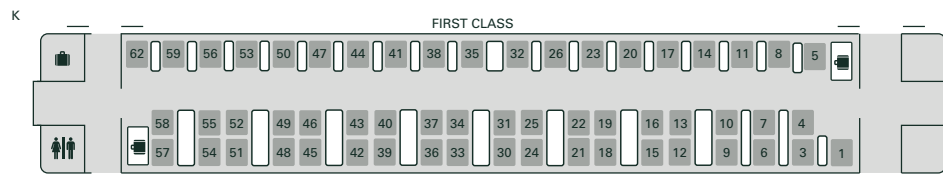

OUR TRAINS

IET (9 coach set) seating plan, for reservation information only

Key

- Seat with number
- Table
- Toilets
- Larger toilet with baby changing facilities
- Luggage area
- Wheelchair space
- Cycle storage area