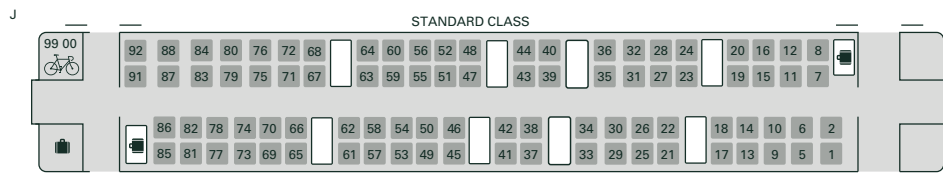

OUR TRAINS

IET (9 coach set) seating plan, for reservation information only

Key

- Seat with number
- Table
- Toilets
- Larger toilet with baby changing facilities
- Luggage area
- Wheelchair space
- Cycle storage area