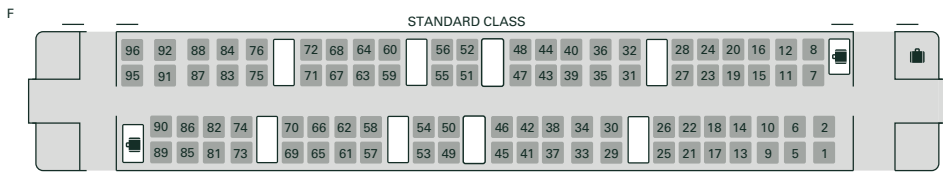

OUR TRAINS

IET (9 coach set) seating plan, for reservation information only

Key

- Seat with number
- Table
- Toilets
- Larger toilet with baby changing facilities
- Luggage area
- Wheelchair space
- Cycle storage area