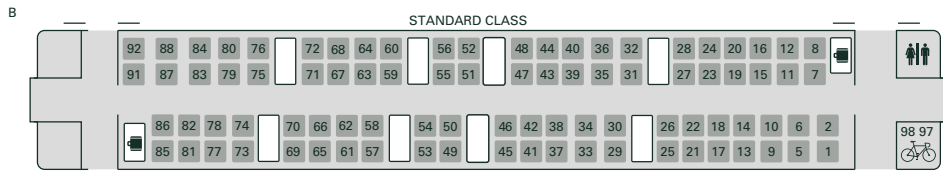

OUR TRAINS

IET (9 coach set) seating plan, for reservation information only

Key

- Seat with number
- Table
- Toilets
- Larger toilet with baby changing facilities
- Luggage area
- Wheelchair space
- Cycle storage area