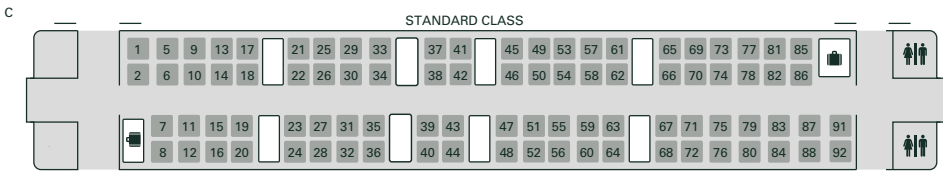

OUR TRAINS

IET (9 coach set) seating plan, for reservation information only

Key

- Seat with number
- Table
- Toilets
- Larger toilet with baby changing facilities
- Luggage area
- Wheelchair space
- Cycle storage area