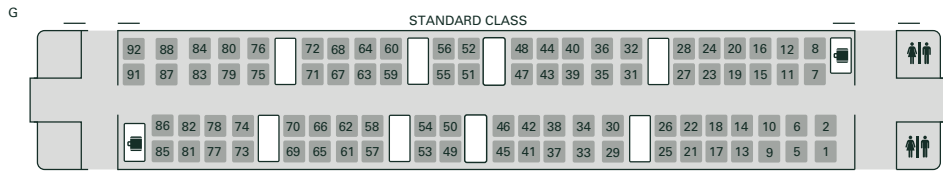

OUR TRAINS

IET (9 coach set) seating plan, for reservation information only

Key

- Seat with number
- Table
- Toilets
- Larger toilet with baby changing facilities
- Luggage area
- Wheelchair space
- Cycle storage area