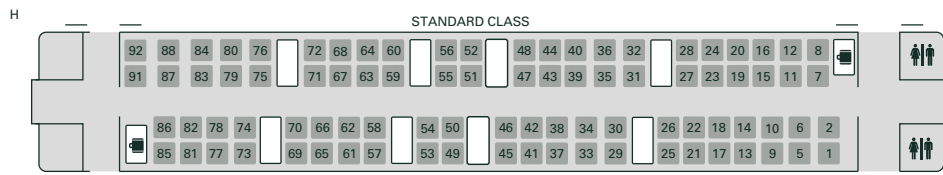

OUR TRAINS

IET (9 coach set) seating plan, for reservation information only

Key

- Seat with number
- Table
- Toilets
- Larger toilet with baby changing facilities
- Luggage area
- Wheelchair space
- Cycle storage area