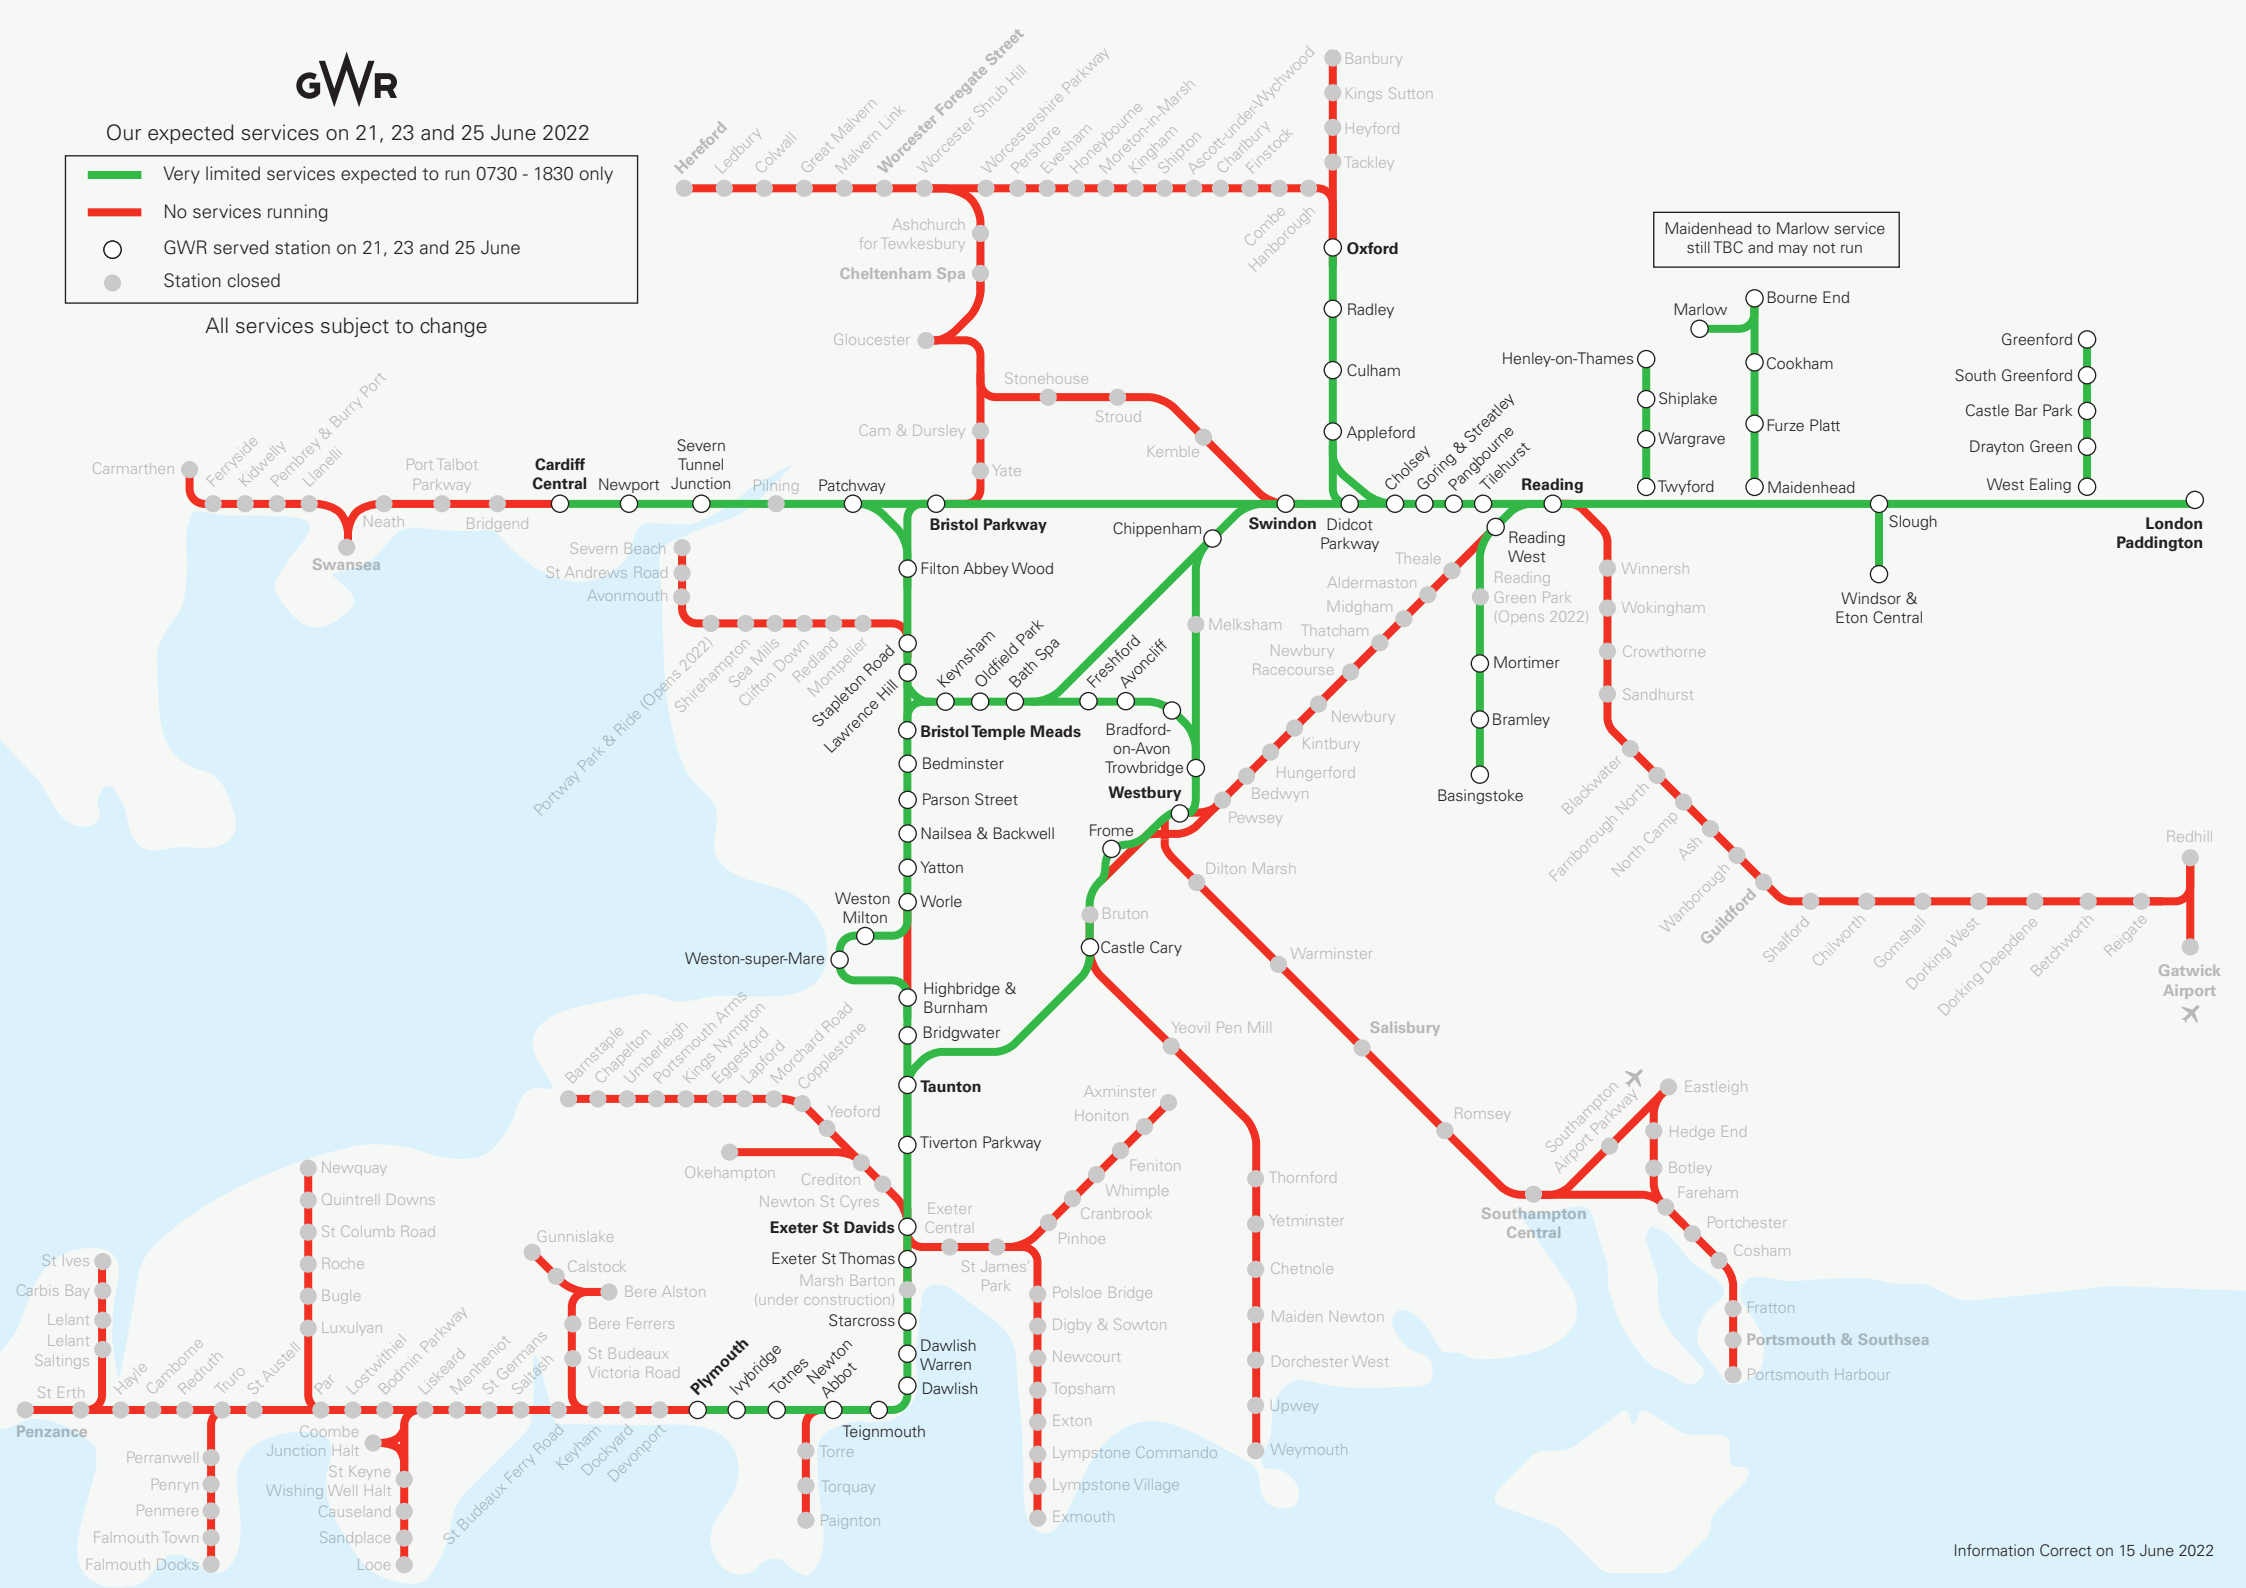

Our expected services on 21, 23 and 25 June 2022

- Very limited services expected to run 0730 - 1830 only
- No services running
- GWR served station on 21, 23 and 25 June
- Station closed

All services subject to change

Maidenhead to Marlow service still TBC and may not run