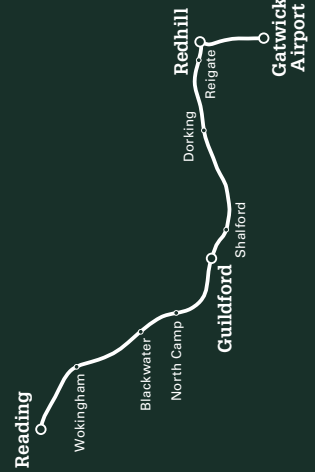

* Standard network charges apply.
Calls from mobiles may be higher

Don't miss out on all the latest offers, special deals and news from GWR. Register your email address now at GWR.com/news

Earn Nectar points when you buy your train tickets online at GWR.com

GWR Customer Support
GWR.com
03457 000 125* (0600 to 2300 daily)

Find us on Facebook Messenger
Search for **Great Western Railway**

Follow us @GWRhelp

Download our app to purchase tickets and check train times. Search for **GWR** in your app store

Further information

EG

Great Western Railway

Guide to train times

9 October to 31 December 2017

Reading to Guildford,
Redhill and Gatwick Airport

A First Company

GATWICK AIRPORT, REDHILL AND GUILDFORD TO READING

MONDAYS TO FRIDAYS

Operator	Notes	Facilities	XC	GW	GW	GW	GW	GW	GW	GW	GW	GW	GW	GW	GW	GW	GW	GW	GW	GW	GW	GW	GW				
			C																								
			Ⓢ	Ⓢ	Ⓢ	Ⓢ	Ⓢ	Ⓢ	Ⓢ	Ⓢ	Ⓢ	Ⓢ	Ⓢ	Ⓢ	Ⓢ	Ⓢ	Ⓢ	Ⓢ	Ⓢ	Ⓢ	Ⓢ	Ⓢ	Ⓢ				
Gatwick Airport	↔	Ⓢ		0531	0556			0658		0758			0910		1003		1103		1203		1303		1403		1503		
Redhill	↔	d		0543	0613	0624		0710	0728	0808	0833		0923	0934	1014	1034	1114	1134	1214	1234	1314	1334	1414	1434	1514	1529	
Reigate	↔	d		0549	0618	0628		0715	0732	0813	0837		0928	0938	1019	1038	1119	1138	1219	1238	1319	1338	1419	1438	1519	1534	
Betchworth	↔	d				0633			0737					0943		1043				1243					1443	1538	
Dorking Deepdene	↔	d		0556	0625	0637		0722	0741	0820	0846		0935	0947	1026	1047	1126	1145	1226	1247	1326	1345	1426	1447	1526	1543	
Dorking West	↔	d				0640			0744		0849			0950		1050				1250					1450	1545	
Gomshall	↔	d				0648		0730	0752		0857			0958			1153				1353					1553	
Chilworth	↔	d				0654			0758		0903			1004			1159				1359					1559	
Shalford	↔	d				0658	0721		0802		0907	0919		1008		1103			1203		1303		1403		1503	1603	
Guildford	↔	a		0612	0641	0703	0725	0741	0806	0836	0911	0923	0953	1012	1042	1108	1142	1208	1242	1308	1342	1408	1442	1508	1542	1608	
Guildford	↔	d	0602	0613	0643	0704	0727	0743	0813	0838	0913	0925	0954	1014	1044	1109	1144	1209	1244	1309	1344	1409	1444	1509	1544	1614	
Wanborough	↔	d		0620		0712			0820				0932														
Ash	↔	Ⓢ	d	0625	0652	0716	0736	0752	0825		0922	0937		1023		1119		1219		1319		1419		1519		1624	
North Camp	↔	d		0629	0656	0720	0741	0756	0829	0850	0926	0941		1027	1056	1123	1156	1223	1256	1323	1356	1423	1456	1523	1556	1628	
Farnborough North	↔	d		0633	0700	0724	0745	0800	0833		0945			1031		1127			1227		1327		1427		1527	1632	
Blackwater	↔	d		0637	0705	0729	0749	0805	0837	0856	0933	0949		1036	1102	1131	1202	1231	1302	1331	1402	1431	1502	1531	1602	1636	
Sandhurst	↔	d		0641	0708	0732	0753	0808	0841		0953			1039		1135		1235		1335		1435		1535		1640	
Crowthorne	↔	d		0645	0712	0736	0757	0812	0845		0957			1043		1139		1239		1339		1439		1539		1644	
Wokingham	↔	d		0650	0717	0741	0802	0817	0850	0904	1003		1048	1110	1144	1210	1244	1310	1344	1410	1444	1510	1543	1610	1648		
Reading	↔	Ⓢ	a	0632	0700	0731	0754	0819	0830	0902	0919	0953	1017	1025	1101	1121	1156	1221	1256	1321	1356	1421	1456	1521	1556	1621	1702