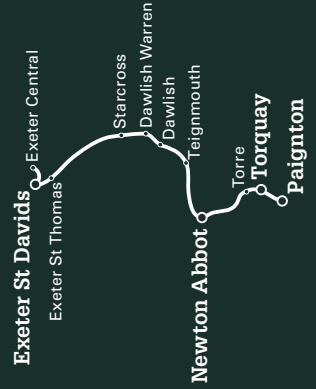

* Standard network charges apply.
Calls from mobiles may be higher.

Don't miss out on all the latest offers, special deals and news from GWR. Register your email address now at GWR.com/news

Earn Neectar points when you buy your train tickets online at GWR.com

- Download our app to purchase tickets and check train times. Search for GWR in your app store
- Follow us @GWRHelp
- Find us on Facebook Messenger Search for Great Western Railway
- GWR Customer Support GWR.com 03457 000 125* (0600 to 2300 daily)

Further information

W2

Great Western Railway

Guide to train times

11 September to 31 December 2017

Exeter to Torbay
The Riviera Line

A First Company

Citizens' Rail

This is an EU Interreg (international cooperation) project to develop local and regional railways. From station improvements, to more frequent services, to local information campaigns and involving the community, the project will get more people using and being part of their local train services.

The Riviera Line (Exeter to Paignton) is part of the project, thanks to EU partners in France, Germany and the Netherlands, and local partners including Devon County Council, Torbay Council, Great Western Railway, Plymouth University and the Devon & Cornwall Rail Partnership. Find out more and take part in the Riviera Line project at citizensrail.org

TORBAY TO EXETER – THE RIVIERA LINE

MONDAYS TO FRIDAYS

Operator	GW	GW	GW	GW	XC	GW	GW	GW	GW	GW	XC	GW	GW	GW	GW	GW	GW	GW	XC	GW	GW				
Notes	H	H			V	H					V				H	C			C	V	H				
Facilities	1	1	1	1	1	1	1	1	1	1	1	1	1	1	1	1	1	1	1	1	1				
Plymouth	d	0509	0530	.	.	.	.	.	.	0809	.	.	.	.	.	.	.	.	.	.	.	.			
Totnes	‡d	.	0558	.	.	.	.	.	.	0839	.	.	.	.	.	.	.	.	.	.	.	.			
Paignton	d	.	.	0603	0634	0702	0711	0740	0820	.	0912	0934	1007	1021	1033	1115	1132	1142	1213	1248	1308	1340	1404	1413	1421
Torquay	d	.	.	0608	0639	0708	0716	0746	0825	.	0917	0939	1013	1026	1038	1120	1138	1147	1218	1254	1313	1345	1410	1419	1426
Torre	‡d	.	.	0611	0642	.	0719	0750	0828	.	0920	0942	.	1029	1041	1123	.	1150	1221	1257	1316	1348	.	.	1429
Newton Abbot	a	0545	0609	0619	0650	0718	0727	0758	0836	0851	0928	0950	1023	1036	1049	1131	1148	1158	1230	1306	1324	1358	1420	1429	1437
Newton Abbot	d	0547	0611	0621	0652	0719	0737	0806	0838	0852	0939	1003	1024	1039	1051	1133	1150	1203	1231	1308	1326	1404	1421	1432	1439
Teignmouth	‡d	0555	.	0628	0659	0726	0745	0813	0845	0859	0945	.	1031	1046	1058	1140	1157	.	1238	1315	1333	.	1428	1439	1446
Dawlish	‡d	.	0621	0633	0704	0731	0750	0819	0850	0904	0950	.	1036	1051	1103	1145	1203	.	1243	1320	1338	.	1433	1445	1451
Dawlish Warren	‡a	.	.	0637	0708	.	0755	.	0854	.	0954	.	.	1055	1107	1149	.	.	1248	.	1342	.	.	.	1455
Dawlish Warren	‡d	.	.	0645	0715	.	0755	.	0855	.	0955	.	.	1056	1115	1150	.	.	1254	.	1350	.	.	.	1456
Starcross	‡d	.	.	0649	0719	.	0759	0825	0859	.	0959	.	.	1100	.	1154	.	.	1258	.	1354	.	.	.	1500
Exeter St Thomas	‡d	.	.	0658	0728	.	0809	0834	0908	.	1008	.	.	1109	.	1203	.	.	1307	.	1403	.	.	.	1509
Exeter St Davids	Ⓜa	0610	0633	0703	0733	0743	0814	0838	0912	0918	1014	1020	1048	1113	1128	1208	1215	1221	1313	1332	1408	1422	1445	1457	1513
London Paddington	Ⓜa	0942ae	0921	.	.	.	.	1140	.	.	.	.	.	.	.	.	1454	.	.	.	.	.	.	1724	.
Exeter Central	a	.	.	0711	0739	.	0819	.	0919	.	1019	.	.	1119	.	1219	.	.	1319	.	1419	.	.	.	1519
Digby & Sowton	a	.	.	0720	0756	.	0829	.	0928	.	1028	.	.	1128	.	1227	.	.	1328	.	1427	.	.	.	1527
Topsham	a	.	.	0727	0803	.	0835	.	0935	.	1035	.	.	1134	.	1234	.	.	1334	.	1434	.	.	.	1535
Exmouth	a	.	.	0741	0816	.	0850	.	0950	.	1050	.	.	1150	.	1250	.	.	1350	.	1450	.	.	.	1550
Train continues to						MAN							MAN							CDF				MAN