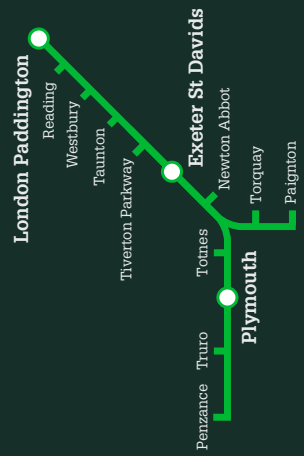

GWRfeedback@GWR.com

GWR.com/contact

Further information

Great Western Railway

Timetable

1 January to 19 May 2018

London Paddington to the West Country Summary

A First Company

Welcome to our guide showing all direct services from London Paddington and Reading to Taunton, Tiverton Parkway, Exeter St Davids, Newton Abbot, Torquay, Paignton, Totnes, Plymouth, Truro and Penzance. All trains are operated by Great Western Railway. For connecting services, please see timetable D1 (Devon) or K1 (Cornwall).

Named Train	Notes	NR	NR
Penzance	d	2145k	2145k
Truro	d	2229	2229
Plymouth	d	2354	2354
Totnes	d	0022	0022
Paignton	d	.	.
Torquay	d	.	.
Newton Abbot	d	0036	0036
Exeter St Davids	d	0106	0106
Tiverton Parkway	d	.	.
Taunton	d	0142	0142
Westbury	a	.	.
Reading	a	0358s	0400s
London Paddington	a	0503m	0507m