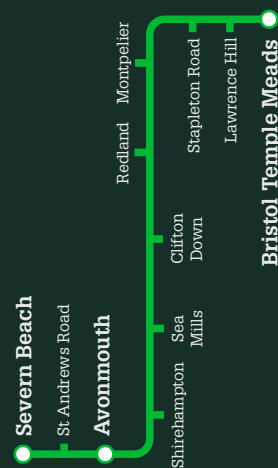

# GWR

**Great Western Railway**  
Timetable

1 January to 19 May 2018

# B8

**Bristol to Avonmouth  
and Severn Beach**  
The Severn Beach line

**Bristol Temple Meads**

A First Company

## SEVERN BEACH AND AVONMOUTH TO BRISTOL