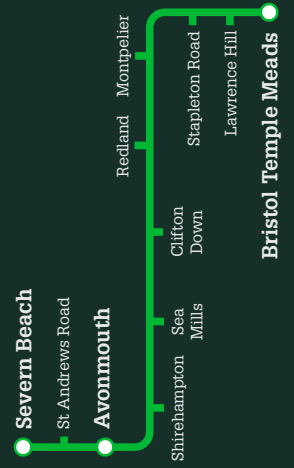

GWRfeedback@GWR.com

GWR.com/contact

Further information

Great Western Railway

Timetable

4 April to 31 December 2018

B8

Bristol to Avonmouth and Severn Beach
The Severn Beach line

Friends of Suburban Bristol Railways
This group campaigns for improvements to rail services in the Bristol area, including the Severn Beach line. For more details, please visit fosbr.org.uk.

SEVERN BEACH AND AVONMOUTH TO BRISTOL: THE SEVERN BEACH LINE