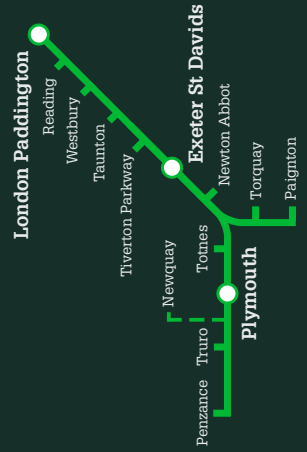

Welcome to our guide showing all direct services from London Paddington and Reading to Taunton, Tiverton Parkway, Exeter St Davids, Newton Abbot, Torquay, Paignton, Totnes, Plymouth, Newquay, Truro and Penzance. All trains are operated by Great Western Railway. For connecting services, please see timetable D1 (Devon) or K1 (Cornwall).

Great Western Railway named trains

- The Atlantic Coast Express
- The Armada
- The Cornishman
- The Cornish Riviera
- The Devon Express
- The Golden Hind
- The Mayflower
- The Night Riviera. This train is sometimes affected by rail improvement works. Please check before travelling
- The Royal Duchy
- The Torbay Express

GWRfeedback@GWR.com

GWR.com/contact

Further information

KD
Great Western Railway
Timetable
20 May to 31 December 2018

London Paddington to
the West of England
Summary

A First Company

Newbury is going electric!
Network Rail will be electrifying the route between Reading and Newbury throughout 2018. Train services in this timetable will be subject to alteration. For more information please go to GWR.com/Newbury2018