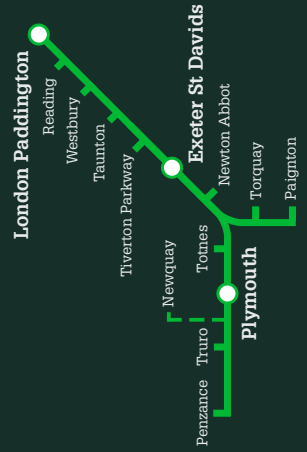

* Standard network charges apply. Calls from mobiles may be higher.

Don't miss out on our latest offers, special deals and news. Register at GWR.com/enews

Earn Nectar points
Buy your train tickets online at GWR.com

Download our app to purchase tickets and check train times. Search **GWR** in your App store

03457 000 125* (open 0600-2300 daily)

Like us: [facebook.com/GWRUK](https://www.facebook.com/GWRUK)

Follow us: @GWRHelp

GWRfeedback@GWR.com

GWR.com/contact

Further information

KD
Great Western Railway
Timetable
20 May to 31 December 2018

London Paddington to
the West of England
Summary

A First Company

Newbury is going electric!
Network Rail will be electrifying the route between Reading and Newbury throughout 2018. Train services in this timetable will be subject to alteration. For more information please go to GWR.com/Newbury2018

Amendments to published times
Public Holidays and rail improvement works may affect services in this timetable, especially at weekends. For the latest timetable information, please visit our website or download our smartphone app. All information correct at time of publication.

Short platforms
Some stations on our network have short platforms. In some cases you can only join or leave the train from certain carriages. Please listen for announcements.

GWR Customer Panel
We have a Customer Panel to give us feedback on our services and to contribute good ideas. If you would like to join the Panel, please sign up at GWR.com

PLUSBUS
Buy an add-on ticket giving you discounted bus travel to and from many of our stations. Visit plusbus.info for more details.

National Rail
For further information on train times and fares, visit nationalrail.co.uk or call **03457 48 49 50*** (24 hours, call may be recorded). You can also download a copy of the **National Rail Conditions of Travel** from this website.

Transport Focus
Transport Focus is the independent passenger watchdog for the UK's public transport users. Please visit transportfocus.org.uk or call **0300 123 2350***

Free Wi-Fi is available on most of our trains.

* Standard network charges apply. Calls from mobiles may be higher

THE WEST OF ENGLAND TO LONDON PADDINGTON: SUMMARY OF SERVICES

MONDAYS TO FRIDAYS

Named train	Notes	AR	GH	CR	CM	A	C	RD	TE	MF	AC	C													
Penzance	d	.	.	.	.	0505	.	0541	0647	0741	0900	.	1000	.	1049	1204	.	.	.	1400	.	.	1600	.	
Truro	d	.	.	.	.	0538	.	0618	0728	0825	0941	.	1041	.	1134	1241	.	.	.	1441	.	.	1641	.	
Newquay	d	.	.	.	.	.	.	.	.	.	.	.	.	.	.	.	.	.	.	.	.	.	1507	.	
Plymouth	d	0451	.	0529	.	0553	0653	.	0745	0851	0949	1100	.	1201	1255	1255	1356	.	.	1500	1600	1657	1657	1803	.
Totnes	d	.	.	0556	.	.	.	.	0815	0921	1019	.	.	1228	1322	1322	.	.	.	1527	1627	1728	1728	1831	.
Paignton	d	.	.	.	.	.	.	0748	.	.	.	.	1132	.	.	.	.	.	.	1454	.	.	.	.	
Torquay	d	.	.	.	.	.	.	0755	.	.	.	.	1138	.	.	.	.	.	.	1500	.	.	.	.	
Newton Abbot	d	0527	.	0609	.	0629	0731	0808	0828	0934	1032	.	1150	1241	1335	1335	1432	.	1512	1540	1640	1741	1741	1844	.
Exeter St Davids	Ⓢ d	0552	0628	0636	.	0652	0752	0842	0851	0955	1056	1155	1217	1302	1359	1359	1455	.	1539	1601	1702	1802	1802	1905	1955
Tiverton Parkway	d	0607	0643	0651	.	.	.	0906	1010	1111	.	.	1232	1317	1414	1414	1510	.	.	1616	1717	1817	1817	1920	2010
Taunton	d	0622	0657	0705	0712	0717	0816	0907	0920	1028	1125	.	1246	1331	1428	1428	1524	1533	1604	1630	1731	1831	1831	1934	2026
Westbury	a	0702	.	0745	.	.	.	0959	1103	.	.	.	1325	.	1503	1503	.	1613	1644	.	.	1911	1911	.	2105
Reading	Ⓢ a	0807	0915ae	0854ae	0945ae	0833	0933	1110ae	1052	1151	1242	1331	1423	1451	1550	1550	1646	1716	1737	1746	1852	2008	2008	2053	2202
London Paddington	Ⓢ a	0837	0943ae	0923ae	1014ae	0900	1002	1137ae	1121	1221	1315	1401	1454	1521	1621	1621	1715	1754	1807	1816	1920	2037	2037	2122	2237