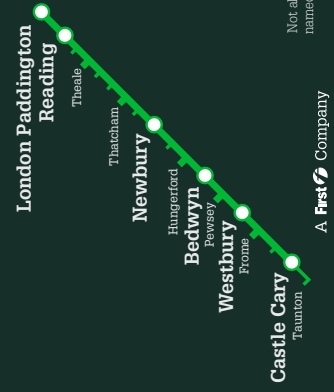

## Great Western Railway

Timetable

20 May to 9 September 2018

## London and Reading to Newbury, Bedwyn, Westbury and Castle Cary

Not all stations are named on this map

A First Company

Welcome to our guide to services showing trains from London Paddington and Reading to Newbury, Bedwyn, Westbury and Castle Cary.