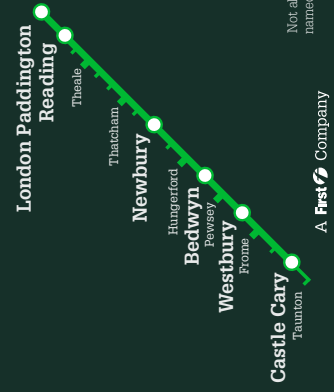

GWR.com/contactGWRfeedback@GWR.com

Follow us: @GWRHelp

Like us: [facebook.com/GWRUK](https://www.facebook.com/GWRUK)

03457 000 125* (open 06:00-23:00 daily)

Download our app to purchase tickets and check train times. Search **GWR** in your App store

Earn Nectar points

Buy your train tickets online at GWR.comDon't miss out on our latest offers, special deals and news. Register at GWR.com/enews**GWR****Great Western Railway**

Timetable

20 May to 9 September 2018

T7London and Reading to
Newbury, Bedwyn, Westbury
and Castle Cary

Not all stations are named on this map

A First Company

Welcome to our guide to services showing trains from London Paddington and Reading to Newbury, Bedwyn, Westbury and Castle Cary.