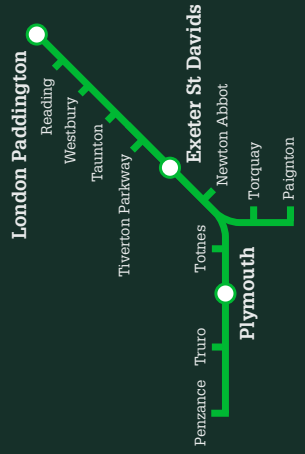

GWRfeedback@GWR.com

GWR.com/contact

Further information

Great Western Railway

Timetable

1 January to 19 May 2018

London Paddington to the West Country Summary

A First Company

Welcome to our guide showing all direct services from London Paddington and Reading to Taunton, Tiverton Parkway, Exeter St Davids, Newton Abbot, Torquay, Paignton, Totnes, Plymouth, Truro and Penzance. All trains are operated by Great Western Railway. For connecting services, please see timetable D1 (Devon) or K1 (Cornwall).

Named Train	Notes	NR	NR
Penzance	d	2145k	2145k
Truro	d	2229	2229
Plymouth	d	2354	2354
Totnes	d	0022	0022
Paignton	d	.	.
Torquay	d	.	.
Newton Abbot	d	0036	0036
Exeter St Davids	d	0106	0106
Tiverton Parkway	d	.	.
Taunton	d	0142	0142
Westbury	a	.	.
Reading	a	0358s	0400s
London Paddington	a	0503m	0507m