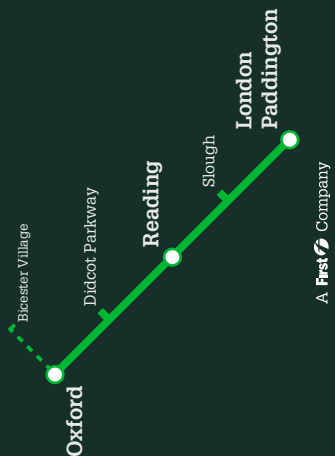

* Standard network charges apply. Calls from mobiles may be higher

Don't miss out on our latest offers, special deals and news. Register at GWR.com/news

Buy your train tickets online at GWR.com

Download our app to purchase tickets and check train times. Search **GWR** in your App store

03457 000 125* (open 0600-2300 daily)

Like us: [facebook.com/GWRUK](https://www.facebook.com/GWRUK)

Follow us: @GWRHelp

GWRFeedback@GWR.com

GWR.com/contact

Further information

Great Western Railway
Timetable
1 January to 19 May 2018

London and Reading to Oxford Fast services
Includes connections to Bicester Village

A First Company

OXFORD TO READING, SLOUGH AND LONDON PADDINGTON FAST SERVICES

MONDAYS TO FRIDAYS

Operator	GW	GW	GW	GW	GW	GW	XC	GW	XC	GW	GW	XC	XC	GW	XC	GW	XC	GW	XC	GW	XC	GW	XC		
Notes	MX	MX	MX											CE											
Facilities	■	■	■	■	■	■	■	■	■	■	■	■	■	■	■	■	■	■	■	■	■	■	■		
Bicester Village	d	2333p	.	.	0542	0625	.	.	0708	.	0745	.	0802	0831	.	0854	.	0931	0952	.	1023	.	1053		
Oxford	d	0007	0027	0354	0557	0628	0653	0716	0731	0743	0753	0807	0816	0843	0854	0901	0916	0931	0943	1001	1016	1031	1043	1101	1116
Didcot Parkway	d	0023	0047	0410	0614	.	0707	.	.	.	.	0820	.	.	.	0917	.	.	.	.	.	.	.	.	
Reading	a	0038	0114	0436	0628	0652	0721	0740	0755	0809	0820	0834	0840	0908	0918	0931	0941	0957	1010	1025	1041	1055	1109	1125	1140
Slough	a	0056	.	.	0648	.	.	.	.	.	.	.	.	.	.	.	1012	.	1039	.	1111	.	1139	.	
London Paddington	a	0117	.	.	0706	0727	0752	.	0827	.	0851	0912	.	.	0946	1001	.	1031	.	1057	.	1130	.	1158	.
Operator	GW	XC	GW	XC	GW	XC	GW	XC	GW	XC	GW	XC	GW	XC	GW	XC	GW	XC	GW	XC	GW	XC	GW	XC	
Notes																									
Facilities	■	■	■	■	■	■	■	■	■	■	■	■	■	■	■	■	■	■	■	■	■	■	■	■	
Bicester Village	d	.	.	1124	1154	.	1223	.	.	1254	1321	.	1354	.	1421	.	1454	.	1526	.	1555	1622	.	1652	
Oxford	d	1131	1143	1201	1216	1231	1243	1301	1316	1331	1343	1401	1415	1431	1443	1501	1516	1531	1543	1601	1616	1631	1643	1701	1716
Didcot Parkway	d	.	.	.	.	.	.	.	.	.	.	.	.	.	.	.	.	.	.	.	.	.	.	.	.
Reading	a	1156	1208	1225	1242	1255	1307	1325	1340	1355	1409	1425	1440	1455	1508	1526	1541	1555	1611	1625	1640	1656	1708	1727	1740
Slough	a	1210	.	1239	.	1310	.	1340	.	1409	.	1441	.	1509	.	1541	.	1609	.	1640	.	1710	.	1741	.
London Paddington	a	1228	.	1259	.	1329	.	1359	.	1427	.	1500	.	1527	.	1600	.	1627	.	1700	.	1729	.	1759	.
Operator	GW	XC	GW	XC	GW	XC	GW	XC	GW	XC	GW	XC	GW	XC	GW	XC	GW	XC	GW	XC	GW	XC	GW	XC	
Notes																	FO	FX			FO	FX			
Facilities	■	■	■	■	■	■	■	■	■	■	■	■	■	■	■	■	■	■	■	■	■	■	■	■	
Bicester Village	d	1706	.	1739	.	1805	.	1840	.	1908	.	1942	.	.	.	2039	.	2052	.	2128	2128	2155	.	2226	
Oxford	d	1731	1743	1806	1816	1831	1843	1902	1915	1932	1943	2003	2016	2031	2042	2101	2116	2131	2143	2201	2201	2216	2231	2301	
Didcot Parkway	d	.	.	.	.	.	.	.	.	.	.	.	.	.	.	.	.	.	.	.	2214	2214	.	.	2317
Reading	a	1755	1808	1830	1843	1857	1910	1926	1940	1956	2009	2027	2041	2055	2107	2128	2142	2156	2216	2231	2230	2242	2257	2256	2331
Slough	a	1809	.	1844	.	1912	.	1940	.	2011	.	2041	.	2109	.	2143	.	2211	.	2252	2302	.	2312	2316	2356e
London Paddington	a	1829	.	1902	.	1931	.	1959	.	2030	.	2059	.	2129	.	2206	.	2231c	.	2312	2324	.	2330	2336	0024
Operator	XC	GW	GW	GW																					
Notes		TF	SM																						
Facilities	■	■	■																						
Bicester Village	d	.	2333	2333	.																				
Oxford	d	2316	0007	0007	0027																				
Didcot Parkway	d	.	0023	0022	0047																				
Reading	a	2349	0038	0039	0114																				
Slough	a	.	0056	0057	.																				
London Paddington	a	.	0117	0118	.