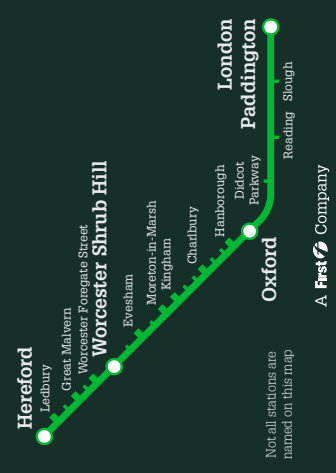

Standard network charges apply. Calls from mobiles may be higher.

Download our app to purchase tickets and check train times. Search **GWR** in your App store.

03457 000 125* (open 06:00-23:00 daily)

Like us: [facebook.com/GWRUK](https://www.facebook.com/GWRUK)

Follow us: @GWRHelp

GWRfeedback@GWR.com

GWR.com/contact

Further information

GWR

Great Western Railway

Timetable
1 January to 19 May 2018

London and Oxford to Hereford and Worcester

The Cotswolds and Malverns line

Not all stations are named on this map

A First Company

Notes and symbols

- **Bold** Through service
- **Light** Connecting service
- **Green** Runs on certain days only. Please check note at top of column
- Bike reservations are compulsory. First Class accommodation, seat reservations, Wi-Fi and power points are available
- ☞ On-train refreshments are available for all or part of the journey
- Ⓜ Minimum time, in minutes, you need to allow between connecting services (this is only shown at stations where this differs from the standard 5 minute allowance)
- ⊕ Interchange with London Underground

- ⚡ Plusbus available
- ⚡ Heritage railway connection. Operating days vary
- a Arrival time
- c Change at Oxford
- d Departure time
- e Arrives 2 minutes earlier on Fridays
- f Change at Oxford and Reading
- u Stops to pick up passengers only
- ae Passengers may arrive earlier by travelling on a later train
- A Runs via Swindon and Cheltenham Spa. Also calls at Maidenhead 2007
- B Also calls at Maidenhead 2346 and Twyford 2354

- **C** Runs from 1 April
- **D** Runs until 25 March
- **F** Also calls at Maidenhead 1710
- **G** Also calls at Maidenhead 1814
- **H** Also calls at Maidenhead 1907
- **J** Also calls at Maidenhead 0704
- **K** Runs via Cheltenham Spa and Swindon
- **L** Also calls at Maidenhead 2138
- **FO** Operates Fridays only
- **FX** Operates Mondays to Thursdays only
- **CE** Great Western Railway named trains
  The Cathedrals Express

HEREFORD AND WORCESTER TO OXFORD AND LONDON PADDINGTON

MONDAYS TO FRIDAYS