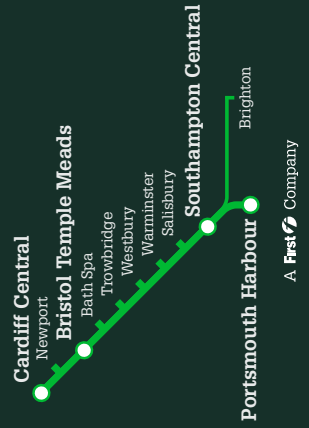

Don't miss out on our latest offers, special deals and news. Register at GWR.com/news

Buy your train tickets online at GWR.com

Earn Necker points

check train times. Search **GWR** in your App store

Download our app to purchase tickets and

check train times. Search **GWR** in your App store

03457 000 125* (open 06:00-23:00 daily)

Like us: [facebook.com/GWRUK](https://www.facebook.com/GWRUK)

Follow us: @GWRHelp

GWRfeedback@GWR.com

GWR.com/contact

Further information

Great Western Railway

Timetable

20 May to 31 December 2018

B2

Cardiff and Bristol to Southampton, Portsmouth and Brighton

Summary

A First Company

BRIGHTON, PORTSMOUTH AND SOUTHAMPTON TO BRISTOL AND CARDIFF: SUMMARY OF SERVICES

MONDAYS TO FRIDAYS

Notes & Facilities	⬆	⬆	⬆	⬆	⬆	⬆	⬆	⬆	⬆	⬆	⬆	⬆	⬆	⬆	⬆	⬆	⬆	⬆	⬆		
Brighton	Ⓜ	d					0859												1702		
Portsmouth Harbour		d	0600	0705		0823	0923		1023	1123		1223	1323	1423	1523	1623	1723		1823	1923	2023
Southampton Central		d	0646	0753	0823	0910	1010	1042	1110	1210	1227	1310	1410	1510	1610	1710	1810	1842	1910	2010	2111
Salisbury		d	0719	0830	0903	0940	1040	1113	1140	1240	1307	1339	1440	1540	1644	1740	1840	1913	1940	2040	2140
Warminster		d	0739	0852	0925	1001	1101	1132	1201	1301	1334	1400	1501	1600	1703	1801	1859	1932	2001	2101	2201
Westbury		d	0754	0910	0938	1010	1110	1141	1210	1310	1344	1410	1510	1613	1712	1810	1910	1941	2011	2110	2210
Trowbridge		a	0800	0916	0944	1016	1116	1147	1216	1316	1350	1416	1516	1620	1718	1816	1918	1947	2017	2116	2216
Bath Spa		a	0821	0934	1006	1034	1134	1210	1234	1336	1412	1435	1534	1639	1737	1835	1937	2006	2036	2134	2234
Bristol Temple Meads		a	0843	0951	1028	1048	1148	1229	1248	1350	1435	1449	1548	1652	1751	1849	1949	2026	2050	2148	2248
Newport		a	0924	1027		1125	1226		1325	1426		1525	1625	1726	1824	1924	2024		2124	2233e	2332f
Cardiff Central		a	0942	1043		1143	1242		1342	1441		1542	1641	1743	1842	1942	2047		2144	2256e	2355f
Train continues to					GMV		GMV		GMV												

SATURDAYS

Notes & Facilities	⬆	⬆	⬆	⬆	⬆	⬆	⬆	⬆	⬆	⬆	⬆	⬆	⬆	⬆	⬆	⬆	⬆	⬆	⬆	⬆		
Brighton	Ⓜ	d					0900												1700			
Portsmouth Harbour		d	0608	0723		0823	0923		1023	1123		1223	1323	1423	1523	1623	1723		1823	1923	2023	
Southampton Central		d	0657	0810	0830	0910	1010	1042	1110	1210	1227	1310	1410	1510	1610	1710	1810	1845	1910	2010	2112	2132
Salisbury		d	0730	0840	0905	0940	1040	1113	1140	1240	1303	1340	1440	1540	1640	1740	1840	1915	1940	2040	2142	2204
Warminster		d	0750	0901	0927	1001	1101	1133	1201	1301	1325	1401	1501	1601	1701	1801	1901	1935	2001	2101	2203	2225
Westbury		d	0806	0910	0939	1010	1110	1144	1210	1310	1338	1410	1511	1610	1710	1810	1910	1945	2010	2110	2212	2240
Trowbridge		a	0812	0916	0945	1016	1116	1150	1216	1316	1344	1416	1517	1616	1716	1816	1916	1951	2016	2116	2218	2246
Bath Spa		a	0831	0934	1006	1034	1134	1213	1234	1334	1406	1434	1535	1634	1734	1834	1934	2009	2034	2136	2236	2308
Bristol Temple Meads		a	0845g	0948	1027	1048	1148	1235	1248	1349	1427	1449	1549	1648	1748	1848	1948	2028	2048	2150	2250	2329
Newport		a	0925	1023		1125	1224		1324	1424		1524	1624	1726	1825	1923	2023		2123	2237	2335	
Cardiff Central		a	0942	1040		1142	1244		1342	1441		1546	1642	1742	1843	1940	2042		2142	2300	2356	
Train continues to					WOF		GMV		GMV													

SUNDAYS

UNTIL 9 SEPTEMBER