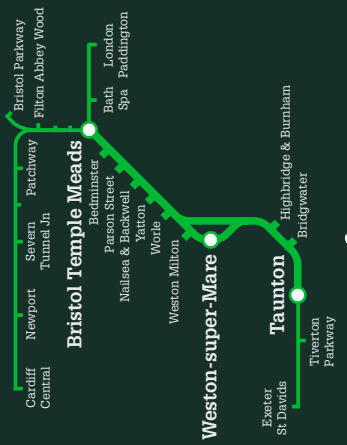

Don't miss out on our latest offers, special deals and news. Register at GWR.com/enews

Earn Nectar points
Buy your train tickets online at GWR.com

Download our app to purchase tickets and check train times. Search **GWR** in your App store

03457 000 125* (open 06:00-23:00 daily)

Like us: [facebook.com/GWRUK](https://www.facebook.com/GWRUK)

Follow us: [@GWRHelp](https://twitter.com/GWRHelp)

GWRfeedback@GWR.com

GWR.com/contact

Further information

GWR

B4

Great Western Railway
Timetable
20 May to 31 December 2018

Bristol to Weston-super-Mare and Taunton

Welcome to our guide to services showing showing all trains between Bristol Temple Meads, Weston-super-Mare and Taunton.

Amendments to published times

Public Holidays and rail improvement works may affect services in this timetable, especially at weekends. For the latest timetable information, please visit our website or download our smartphone app. All information correct at time of publication.

Want to bring your bike?

Bike reservations are compulsory on many of our services. Space is limited on board, and so we operate a strict first-come, first-served policy. Book a space at your nearest staffed station, through our Customer Support team, or when you buy your ticket online at GWR.com

Short platforms

Some stations on our network have short platforms. In some cases you can only join or leave the train from certain carriages. Please listen for announcements.

GWR Customer Panel

We have a Customer Panel to give us feedback on our services and to contribute good ideas. If you would like to join the Panel, please sign up at GWR.com

National Rail

For further information on train times and fares, visit nationalrail.co.uk or call **03457 48 49 50*** (24 hours, call may be recorded). You can also download a copy of the **National Rail Conditions of Travel** from this website.

Free Wi-Fi is available on most of our trains.

* Standard network charges apply. Calls from mobiles may be higher

Transport Focus

Transport Focus is the independent passenger watchdog for the UK's public transport users. Please visit transportfocus.org.uk or call **0300 123 2350***

Notes and symbols

Green Runs on certain days only. Please check the note at the top of the column

GW Great Western Railway

XC CrossCountry

■ Bike reservations are compulsory. First Class accommodation, seat reservations, Wi-Fi and power points are available

▣ Seat reservations are recommended

▢ On-train refreshments are available for all or part of the journey

└ Continued in a later column

┌ Continued from an earlier column

⌚ Minimum time, in minutes, you need to allow between connecting services (this is only shown at stations where this differs from the standard 5 minute allowance)

⊕ Interchange with London Underground

🚌 Plusbus available

a Arrival time

c Stops on request to set down passengers only

d Departure time

e Arrives 3 minutes earlier on Fridays

f Change at Severn Tunnel Junction

p Previous night

s Stops to set down only

A Train continues to Newquay from 2 July to 31 August

B Train continues to Gunnislake until 29 June and to Penzance from 3 September

C Runs until 7 September

PLUSBUS 🚌

Buy an add-on ticket giving you discounted bus travel to and from many of our stations. Visit plusbus.info for more details.

D Train continues to Penzance from 15 September

E Runs until 8 September

F Runs from 15 September

G Train continues to Plymouth from 15 September

H Train continues to Penzance until 8 September

J Train continues to Paignton until 8 September

K Train continues to Severn Beach until 21 October