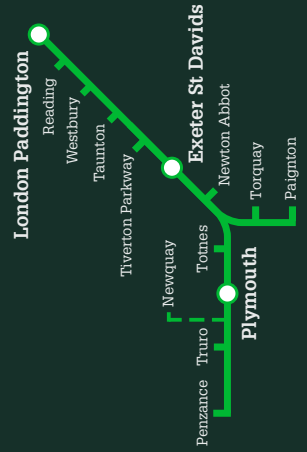

Welcome to our guide showing all direct services from London Paddington and Reading to Taunton, Tiverton Parkway, Exeter St Davids, Newton Abbot, Torquay, Paignton, Totnes, Plymouth, Newquay, Truro and Penzance. All trains are operated by Great Western Railway. For connecting services, please see timetable D1 (Devon) or K1 (Cornwall).

Great Western Railway named trains

- AC The Atlantic Coast Express
- AR The Armada
- CM The Cornishman
- CR The Cornish Riviera
- DX The Devon Express
- GH The Golden Hind
- MF The Mayflower
- NR The Night Riviera. This train is sometimes affected by rail improvement works. Please check before travelling
- RD The Royal Duchy
- TE The Torbay Express

GWRfeedback@GWR.com

GWR.com/contact

Further information

KD
Great Western Railway
Timetable
20 May to 31 December 2018

London Paddington to
the West of England
Summary

A First Company

Newbury is going electric!
Network Rail will be electrifying the route between Reading and Newbury throughout 2018. Train services in this timetable will be subject to alteration. For more information please go to GWR.com/Newbury2018

Named train	Notes	NR	NR
Penzance	d	1742	2145
Truro	d	1826	2229
Newquay	d	.	.
Plymouth	d	1944	2354
Totnes	d	2012	0022
Paignton	d	.	.
Torquay	d	.	.
Newton Abbot	d	2025	0036
Exeter St Davids	Ⓢ d	2046	0106
Tiverton Parkway	d	2101	.
Taunton	d	2115	0142
Westbury	a	2307	0358s
Reading	Ⓢ a	2307	0352
London Paddington	Ⓢ a	2342f	0031