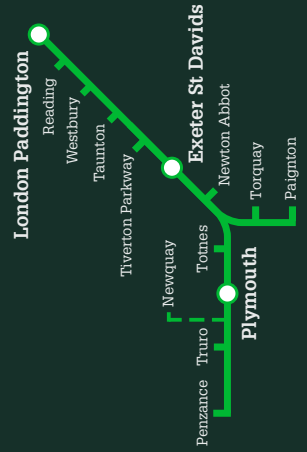

* Standard network charges apply. Calls from mobiles may be higher.

Don't miss out on our latest offers, special deals and news. Register at GWR.com/enews

Earn Nectar points
Buy your train tickets online at GWR.com

Download our app to purchase tickets and check train times. Search **GWR** in your App store

03457 000 125* (open 06:00-23:00 daily)

Like us: [facebook.com/GWRUK](https://www.facebook.com/GWRUK)

Follow us: @GWRHelp

GWRfeedback@GWR.com

GWR.com/contact

Further information

KD
Great Western Railway
Timetable
20 May to 31 December 2018

London Paddington to
the West of England
Summary

A First Company

Newbury is going electric!
Network Rail will be electrifying the route between Reading and Newbury throughout 2018. Train services in this timetable will be subject to alteration. For more information please go to GWR.com/Newbury2018

Amendments to published times
Public Holidays and rail improvement works may affect services in this timetable, especially at weekends. For the latest timetable information, please visit our website or download our smartphone app. All information correct at time of publication.

Short platforms
Some stations on our network have short platforms. In some cases you can only join or leave the train from certain carriages. Please listen for announcements.

GWR Customer Panel
We have a Customer Panel to give us feedback on our services and to contribute good ideas. If you would like to join the Panel, please sign up at GWR.com

PLUSBUS
Buy an add-on ticket giving you discounted bus travel to and from many of our stations. Visit plusbus.info for more details.

National Rail
For further information on train times and fares, visit nationalrail.co.uk or call **03457 48 49 50*** (24 hours, call may be recorded). You can also download a copy of the **National Rail Conditions of Travel** from this website.

Transport Focus
Transport Focus is the independent passenger watchdog for the UK's public transport users. Please visit transportfocus.org.uk or call **0300 123 2350***

Free Wi-Fi is available on most of our trains.

* Standard network charges apply. Calls from mobiles may be higher

THE WEST OF ENGLAND TO LONDON PADDINGTON: SUMMARY OF SERVICES

MONDAYS TO FRIDAYS

Named train	Notes	AR	GH	CR	CM	A	C	RD	TE	MF	AC	C													
Penzance	d	.	.	.	.	0505	.	0541	0647	0741	0900	.	1000	.	1049	1204	.	.	.	1400	.	.	1600	.	
Truro	d	.	.	.	.	0538	.	0618	0728	0825	0941	.	1041	.	1134	1241	.	.	.	1441	.	.	1641	.	
Newquay	d	.	.	.	.	.	.	.	.	.	.	.	.	.	.	.	.	.	.	.	.	.	1507	.	
Plymouth	d	0451	.	0529	.	0553	0653	.	0745	0851	0949	1100	.	1201	1255	1255	1356	.	.	1500	1600	1657	1657	1803	.
Totnes	d	.	.	0556	.	.	.	.	0815	0921	1019	.	.	1228	1322	1322	.	.	.	1527	1627	1728	1728	1831	.
Paignton	d	.	.	.	.	.	.	0748	.	.	.	.	1132	.	.	.	.	.	.	1454	.	.	.	.	
Torquay	d	.	.	.	.	.	.	0755	.	.	.	.	1138	.	.	.	.	.	.	1500	.	.	.	.	
Newton Abbot	d	0527	.	0609	.	0629	0731	0808	0828	0934	1032	.	1150	1241	1335	1335	1432	.	1512	1540	1640	1741	1741	1844	.
Exeter St Davids	Ⓢ d	0552	0628	0636	.	0652	0752	0842	0851	0955	1056	1155	1217	1302	1359	1359	1455	.	1539	1601	1702	1802	1802	1905	1955
Tiverton Parkway	d	0607	0643	0651	.	.	.	0906	1010	1111	.	.	1232	1317	1414	1414	1510	.	.	1616	1717	1817	1817	1920	2010
Taunton	d	0622	0657	0705	0712	0717	0816	0907	0920	1028	1125	.	1246	1331	1428	1428	1524	1533	1604	1630	1731	1831	1831	1934	2026
Westbury	a	0702	.	0745	.	.	.	0959	1103	.	.	.	1325	.	1503	1503	.	1613	1644	.	.	1911	1911	.	2105
Reading	Ⓢ a	0807	0915ae	0854ae	0945ae	0833	0933	1110ae	1052	1151	1242	1331	1423	1451	1550	1550	1646	1716	1737	1746	1852	2008	2008	2053	2202
London Paddington	Ⓢ a	0837	0943ae	0923ae	1014ae	0900	1002	1137ae	1121	1221	1315	1400	1454	1521	1621	1621	1715	1754	1807	1816	1920	2037	2037	2122	2237