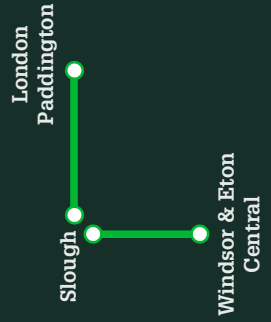

Earn Nectar points
 Buy your train tickets online at GWR.com
 Download our app to purchase tickets and check train times. Search **GWR** in your App store.
 Like us: facebook.com/GWRUK
 Follow us: @GWRHelp
 GWRfeedback@GWR.com
 GWR.com/contact
 03457 000 125* (open 0600-2300 daily)

Don't miss out on our latest offers, special deals and news. Register at GWR.com/news

Further information

Great Western Railway
 Timetable
 20 May to 31 December 2018

London to Slough and
 Windsor & Eton Central