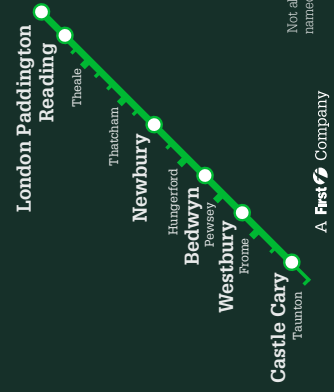

03457 000 125* (open 06:00-23:00 daily)

Like us: [facebook.com/GWRUK](https://www.facebook.com/GWRUK)

Follow us: @GWRHelp

GWRfeedback@GWR.com

GWR.com/contact

Further information

GWR

Great Western Railway

Timetable

20 May to 9 September 2018

London and Reading to Newbury, Bedwyn, Westbury and Castle Cary

Not all stations are named on this map

A First Company

Welcome to our guide to services showing trains from London Paddington and Reading to Newbury, Bedwyn, Westbury and Castle Cary.