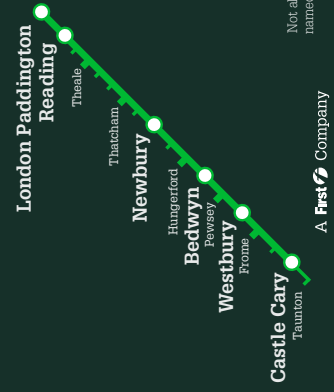

# GWR

**Great Western Railway**

Timetable

20 May to 9 September 2018

# T7

London and Reading to  
Newbury, Bedwyn, Westbury  
and Castle Cary

Not all stations are named on this map

A First Company

Welcome to our guide to services showing trains from London Paddington and Reading to Newbury, Bedwyn, Westbury and Castle Cary.