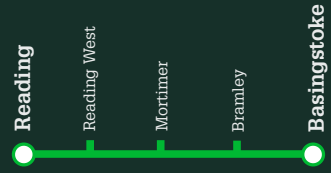

Don't miss out on our latest offers, special deals and news. Register at GWR.com/news

Earn Nectar points

Buy your train tickets online at GWR.com

Download our app to purchase tickets and check train times. Search **GWR** in your App store

03457 000 125* (open 0600-2300 daily)

Like us: [facebook.com/GWRUK](https://www.facebook.com/GWRUK)

Follow us: @GWRHelp

GWRfeedback@GWR.com

GWR.com/contact

Further information

T14
Great Western Railway
Timetable
20 May to 31 December 2018

Reading to Basingstoke

A First Company

BASINGSTOKE TO READING

MONDAYS TO FRIDAYS

Operator	Notes	GW	XC	GW	GW	XC	GW	XC	GW	XC	GW	XC	GW	XC	GW	XC	GW	XC	GW	XC	GW	XC	GW	XC	
Basingstoke	d	0007	0547	0607	0633	0647	0708	0733	0747	0805	0828	0836	0847	0906	0936	0949	1007	1019	1033	1049	1106	1133	1149	1204	1218
Bramley	d	0014	.	0614	0640	.	0714	0740	.	0812	.	0843	.	0913	0943	.	1014	.	1040	.	1113	1140	.	1211	.
Mortimer	d	0019	.	0619	0645	.	0719	0745	.	0817	.	0848	.	0918	0948	.	1019	.	1045	.	1118	1145	.	1216	.
Reading West	d	0027	.	0627	0653	.	0727	0753	.	0825	.	0856	.	0926	0956	.	1027	.	1053	.	1124	1153	.	1225	.
Reading	a	0030	0605	0631	0657	0705	0733	0757	0804	0829	0844	0900	0904	0930	1000	1007	1031	1037	1057	1106	1128	1157	1205	1229	1237

SATURDAYS

Operator	Notes	GW	XC	GW	XC	GW	XC	GW	XC	GW	XC	GW	XC	GW	XC	GW	XC	GW	XC	GW	XC	GW	XC	GW	XC
Basingstoke	d	0002	0541	0634	0652	0703	0725	0735	0752	0803	0819	0834	0852	0904	0933	0952	1003	1019	1037	1052	1105	1133	1152	1203	1219
Bramley	d	0009	.	0641	.	0710	.	0742	.	0810	.	0841	.	0911	0940	.	1010	.	1044	.	1112	1140	.	1210	.
Mortimer	d	0014	.	0646	.	0715	.	0747	.	0815	.	0846	.	0916	0945	.	1015	.	1049	.	1117	1145	.	1215	.
Reading West	d	0022	.	0654	.	0723	.	0755	.	0823	.	0854	.	0924	0953	.	1023	.	1057	.	1125	1153	.	1223	.
Reading	a	0026	0600	0657	0708	0726	0742	0758	0808	0826	0835	0857	0908	0927	0956	1008	1026	1035	1101	1107	1129	1156	1208	1226	1235

SUNDAYS

Operator	Notes	GW	GW	XC	GW	XC	GW	XC	GW	XC	GW	XC	GW	XC	GW	XC	GW	XC	GW	XC	GW	XC	GW	XC	GW	XC
Basingstoke	d	0807	0907	0947	1007	1047	1107	1147	1207	1247	1307	1347	1406	1447	1507	1547	1607	1647	1707	1747	1807	1847	1907	1947	2007	
Bramley	d	0814	0914	.	1014	.	1114	.	1214	.	1314	.	1413	.	1514	.	1614	.	1714	.	1814	.	1914	.	2014	
Mortimer	d	0819	0919	.	1019	.	1119	.	1219	.	1319	.	1418	.	1519	.	1619	.	1719	.	1819	.	1919	.	2019	
Reading West	d	0827	0927	.	1027	.	1127	.	1227	.	1327	.	1426	.	1527	.	1627	.	1727	.	1827	.	1927	.	2027	
Reading	a	0831	0931	1004	1031	1103	1131	1203	1231	1304	1331	1403	1430	1505	1531	1603	1630	1703	1730	1803	1831	1903	1931	2003	2031	

Travelling to London?

Frequent services operate from Reading to London Paddington with a journey time of approximately 30 minutes. Please visit GWR.com for up-to-date times.

Weekend timetables

Train times are often changed at weekends to enable maintenance work to be carried out. The times shown in this timetable are a guide to our services, and you should confirm your train times online at GWR.com prior to travelling.