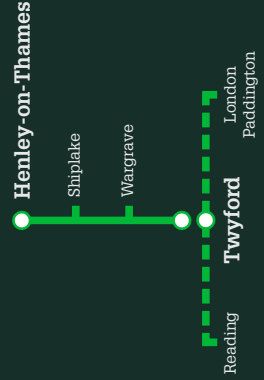

GWR.com/contact

Further information

Great Western Railway
 Timetable
 1 January to 18 May 2019

Twyford to Henley-on-Thames
 The Regatta line

HENLEY-ON-THAMES TO TWYFORD: THE REGATTA LINE

MONDAYS TO FRIDAYS