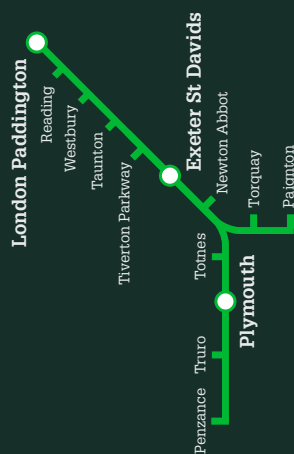

Don't miss out on our latest offers, special deals and news. Register at GWR.com/news

Earn Necker points Buy your train tickets online at GWR.com

Download our app to purchase tickets and check train times. Search **GWR** in your App store

03457 000 125* (open 06:00-23:00 daily)

Like us: [facebook.com/GWRUK](https://www.facebook.com/GWRUK)

Follow us: [@GWRHelp](https://twitter.com/GWRHelp)

GWRfeedback@GWR.com

GWR.com/contact

Further information

Great Western Railway
Timetable
1 January to 18 May 2019

London Paddington to
the West of England
Summary

A First Company

Short platforms

Some stations on our network have short platforms. In some cases you can only join or leave the train from certain carriages. Please listen for announcements.

GWR Customer Panel

We have a Customer Panel to give us feedback on our services and to contribute good ideas. If you would like to join the Panel, please sign up at GWR.com

PlusBus

Buy an add-on ticket giving you discounted bus travel to and from many of our stations. Visit plusbus.info for more details.

National Rail

For further information on train times and fares, visit nationalrail.co.uk or call 03457 48 49 50* (24 hours, call may be recorded). You can also download a copy of the **National Rail Conditions of Travel** from this website.

Transport Focus

Transport Focus is the independent passenger watchdog for the UK's public transport users. Please visit transportfocus.org.uk or call 0300 123 2350*

Free Wi-Fi is available on most of our trains.

* Standard network charges apply. Calls from mobiles may be higher

THE WEST OF ENGLAND TO LONDON PADDINGTON: SUMMARY OF SERVICES

Named train	AR	GH	CR	CM	RD	TE	MF
Notes							
Facilities	■	■	■	■	■	■	■
Penzance	d		0505	0541 0647	0741 0900	1000	1204
Truro	d		0538	0618 0728	0825 0941	1041	1241
Plymouth	d	0451	0529	0553 0653	0745 0851	0949 1100	1201 1255
Totnes	d		0556	0815 0921	1019	1228 1322	1356
Paignton	d			0748			1454
Torquay	d			0755			1500
Newton Abbot	d	0527	0609	0629 0731	0808 0828 0934	1032 1150	1241 1335
Exeter St Davids	d	0552 0628	0636	0652 0751	0842 0851 0955	1055 1155	1217 1302 1359
Tiverton Parkway	d	0607 0643	0651		0906 1010	1111	1232 1317 1414
Taunton	d	0622 0657	0705 0712	0717 0815	0907 0920 1028	1125	1246 1331 1428
Westbury	a	0702	0745		0959 1103		1325 1325 1503
Reading	a	0807 0915ae	0854ae 0945ae	0833 0933	1110ae 1052 1151	1242 1331 1423	1451 1550 1646 1716 1737 1746
London Paddington	a	0837 0943ae	0923ae 1014ae	0900 1002	1137ae 1121 1221	1315 1401 1454	1521 1621 1715 1754 1807 1816 1920 2037 2122 2237

Named train	NR	NR
Notes		
Facilities	■	■
Penzance	d	1742 2145 2145
Truro	d	1826 2229 2229
Plymouth	d	1944 2354 2354
Totnes	d	2012 0022 0022
Paignton	d	
Torquay	d	
Newton Abbot	d	2025 0036 0036
Exeter St Davids	d	2046 0106 0106
Tiverton Parkway	d	2101
Taunton	d	2115 2128 0142 0142
Westbury	a	
Reading	a	2307 2352 0358s 0400s
London Paddington	a	2342f 0031 0503 0507

Weekend timetables

Train times are often changed at weekends to enable maintenance work to be carried out. The times shown in this timetable are a guide to our services, and you should confirm your train times online at GWR.com prior to travelling.

MONDAYS TO FRIDAYS

SATURDAYS

SUNDAYS