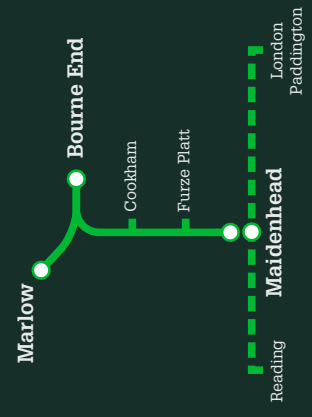

National Rail

For further information on train times and fares, visit nationalrail.co.uk or call **03457 48 49 50*** (24 hours, call may be recorded). You can also download a copy of the **National Rail Conditions of Travel** from this website.

Follow us: **@GWRHelp**

GWRfeedback@GWR.com

[GWR.com/contact](https://www.gwr.com/contact)

Further information

Great Western Railway
Timetable
1 January to 18 May 2019

Maidenhead to
Bourne End and Marlow

A First Company