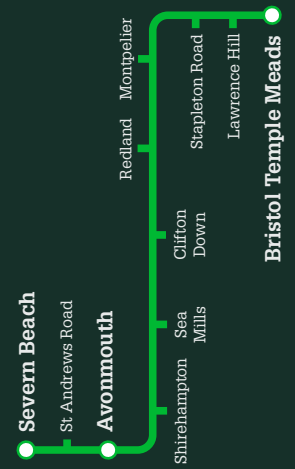

B8

GWR

Bristol to Avonmouth
and Severn Beach
The Severn Beach line

Bristol Temple Meads

A First Group Company

The Severnside Community Rail Partnership works with train operators, local authorities, organisations and community groups to encourage the use of local trains on routes radiating from Bristol. In particular, the Partnership has a programme of working with communities to make local stations more friendly, welcoming and safe. For more details, please visit severnside-rail.org.uk.

Friends of Suburban Bristol Railways
This group campaigns for improvements to rail services in the Bristol area, including the Severn Beach line. For more details, please visit fosbr.org.uk.

SEVERN BEACH AND AVONMOUTH TO BRISTOL: THE SEVERN BEACH LINE