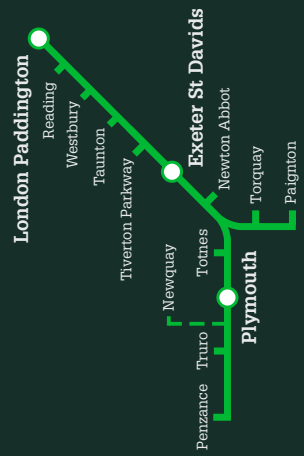

Don't miss out on our latest offers, special deals and news. Register at GWR.com/signup

Earn Nectar points
Buy your train tickets online at GWR.com

Download our app to purchase tickets and check train times. Search **GWR** in your App store

03457 000 125* (open 0600-2300 daily)

Like us: [facebook.com/GWRUK](https://www.facebook.com/GWRUK)

Follow us: [@GWRHelp](https://twitter.com/GWRHelp)

GWR.feedback@GWR.com

GWR.com/contact

Further information

KD
Great Western Railway
Timetable
19 May to 14 December 2019

London Paddington to the West of England Summary

A First Company

Short platforms

Some stations on our network have short platforms. In some cases you can only join or leave the train from certain carriages. Please listen for announcements.

GWR Customer Panel

We have a Customer Panel to give us feedback on our services and to contribute good ideas. If you would like to join the Panel, please sign up at GWR.com

PlusBus

Buy an add-on ticket giving you discounted bus travel to and from many of our stations. Visit plusbus.info for more details.

National Rail

For further information on train times and fares, visit nationalrail.co.uk or call 03457 48 49 50* (24 hours, call may be recorded). You can also download a copy of the **National Rail Conditions of Travel** from this website.

Transport Focus

Transport Focus is the independent passenger watchdog for the UK's public transport users. Please visit transportfocus.org.uk or call 0300 123 2350*

Free Wi-Fi is available on most of our trains.

* Standard network charges apply. Calls from mobiles may be higher

THE WEST OF ENGLAND TO LONDON PADDINGTON: SUMMARY OF SERVICES

MONDAYS TO FRIDAYS

UNTIL 6 SEPTEMBER

Named train	AR	GH	CR	CM	RD	TE	MF	AC
Facilities	■ □	■ □	■ □	■ □	■ □	■ □	■ □	■ □
Penzance	d	0505	0541	0647	0741	0900	1000	1049
Truro	d	0538	0618	0728	0825	0940	1040	1134
Newquay	a							1507
Plymouth	d	0450	0529	0553	0652	0745	0851	0951
Totnes	d		0556		0652	0745	0851	0951
Paignton	d				0748			1132
Torquay	d				0755			1138
Newton Abbot	d	0527	0609	0629	0730	0808	0828	0934
Exeter St Davids	d	0552	0628	0636	0652	0750	0842	0851
Tiverton Parkway	d	0607	0643	0651		0906	1010	1111
Taunton	d	0622	0657	0705	0717	0814	0907	0920
Westbury	a	0703	0745			0959	1103	
Reading	a	0807	0915ae	0854ae	0945ae	0833	0933	1110ae
London Paddington	a	0838	0943ae	0923ae	1014ae	0902	1002	1139ae

Named train

Notes	NR	NR
Facilities	■ □	■ □
Penzance	d	1600
Truro	d	1641
Newquay	a	
Plymouth	d	1803
Totnes	d	1831
Paignton	d	
Torquay	d	
Newton Abbot	d	1844
Exeter St Davids	d	1905
Tiverton Parkway	d	1920
Taunton	d	1934
Westbury	a	2105
Reading	a	2053
London Paddington	a	2122