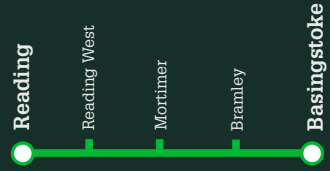

National Rail

For further information on train times and fares, visit nationalrail.co.uk or call **03457 48 49 50*** (24 hours, call may be recorded). You can also download a copy of the **National Rail Conditions of Travel** from this website.

[GWR Feedback@GWR.com](mailto:GWRFeedback@GWR.com)

GWR.com/contact

Further information

GWR

Great Western Railway
Timetable
19 May to 14 December 2019

Reading to Basingstoke

A First Company

MONDAYS TO FRIDAYS