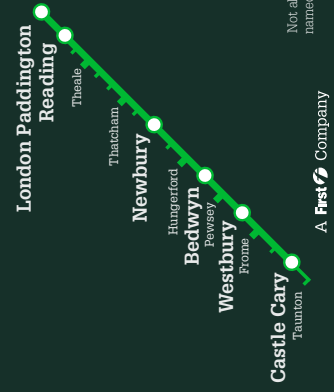

Don't miss out on our latest offers, special deals and news. Register at GWR.com/signup

Earn Nectar points
Buy your train tickets online at GWR.com

Download our app to purchase tickets and check train times. Search **GWR** in your App store

03457 000 125* (open 06:00-23:00 daily)

Like us: [facebook.com/GWRUK](https://www.facebook.com/GWRUK)

Follow us: @GWRHelp

GWRFeedback@GWR.com

GWR.com/contact

Further information

GWR

Great Western Railway

Timetable
19 May to 14 December 2019

London and Reading to Newbury, Bedwyn, Westbury and Castle Cary

Not all stations are named on this map

A First Company

Amendments to published times

Public Holidays and rail improvement works may affect services in this timetable, especially at weekends. For the latest timetable information, please visit our website or download our smartphone app. All information correct at time of publication. Errors and omissions excepted.